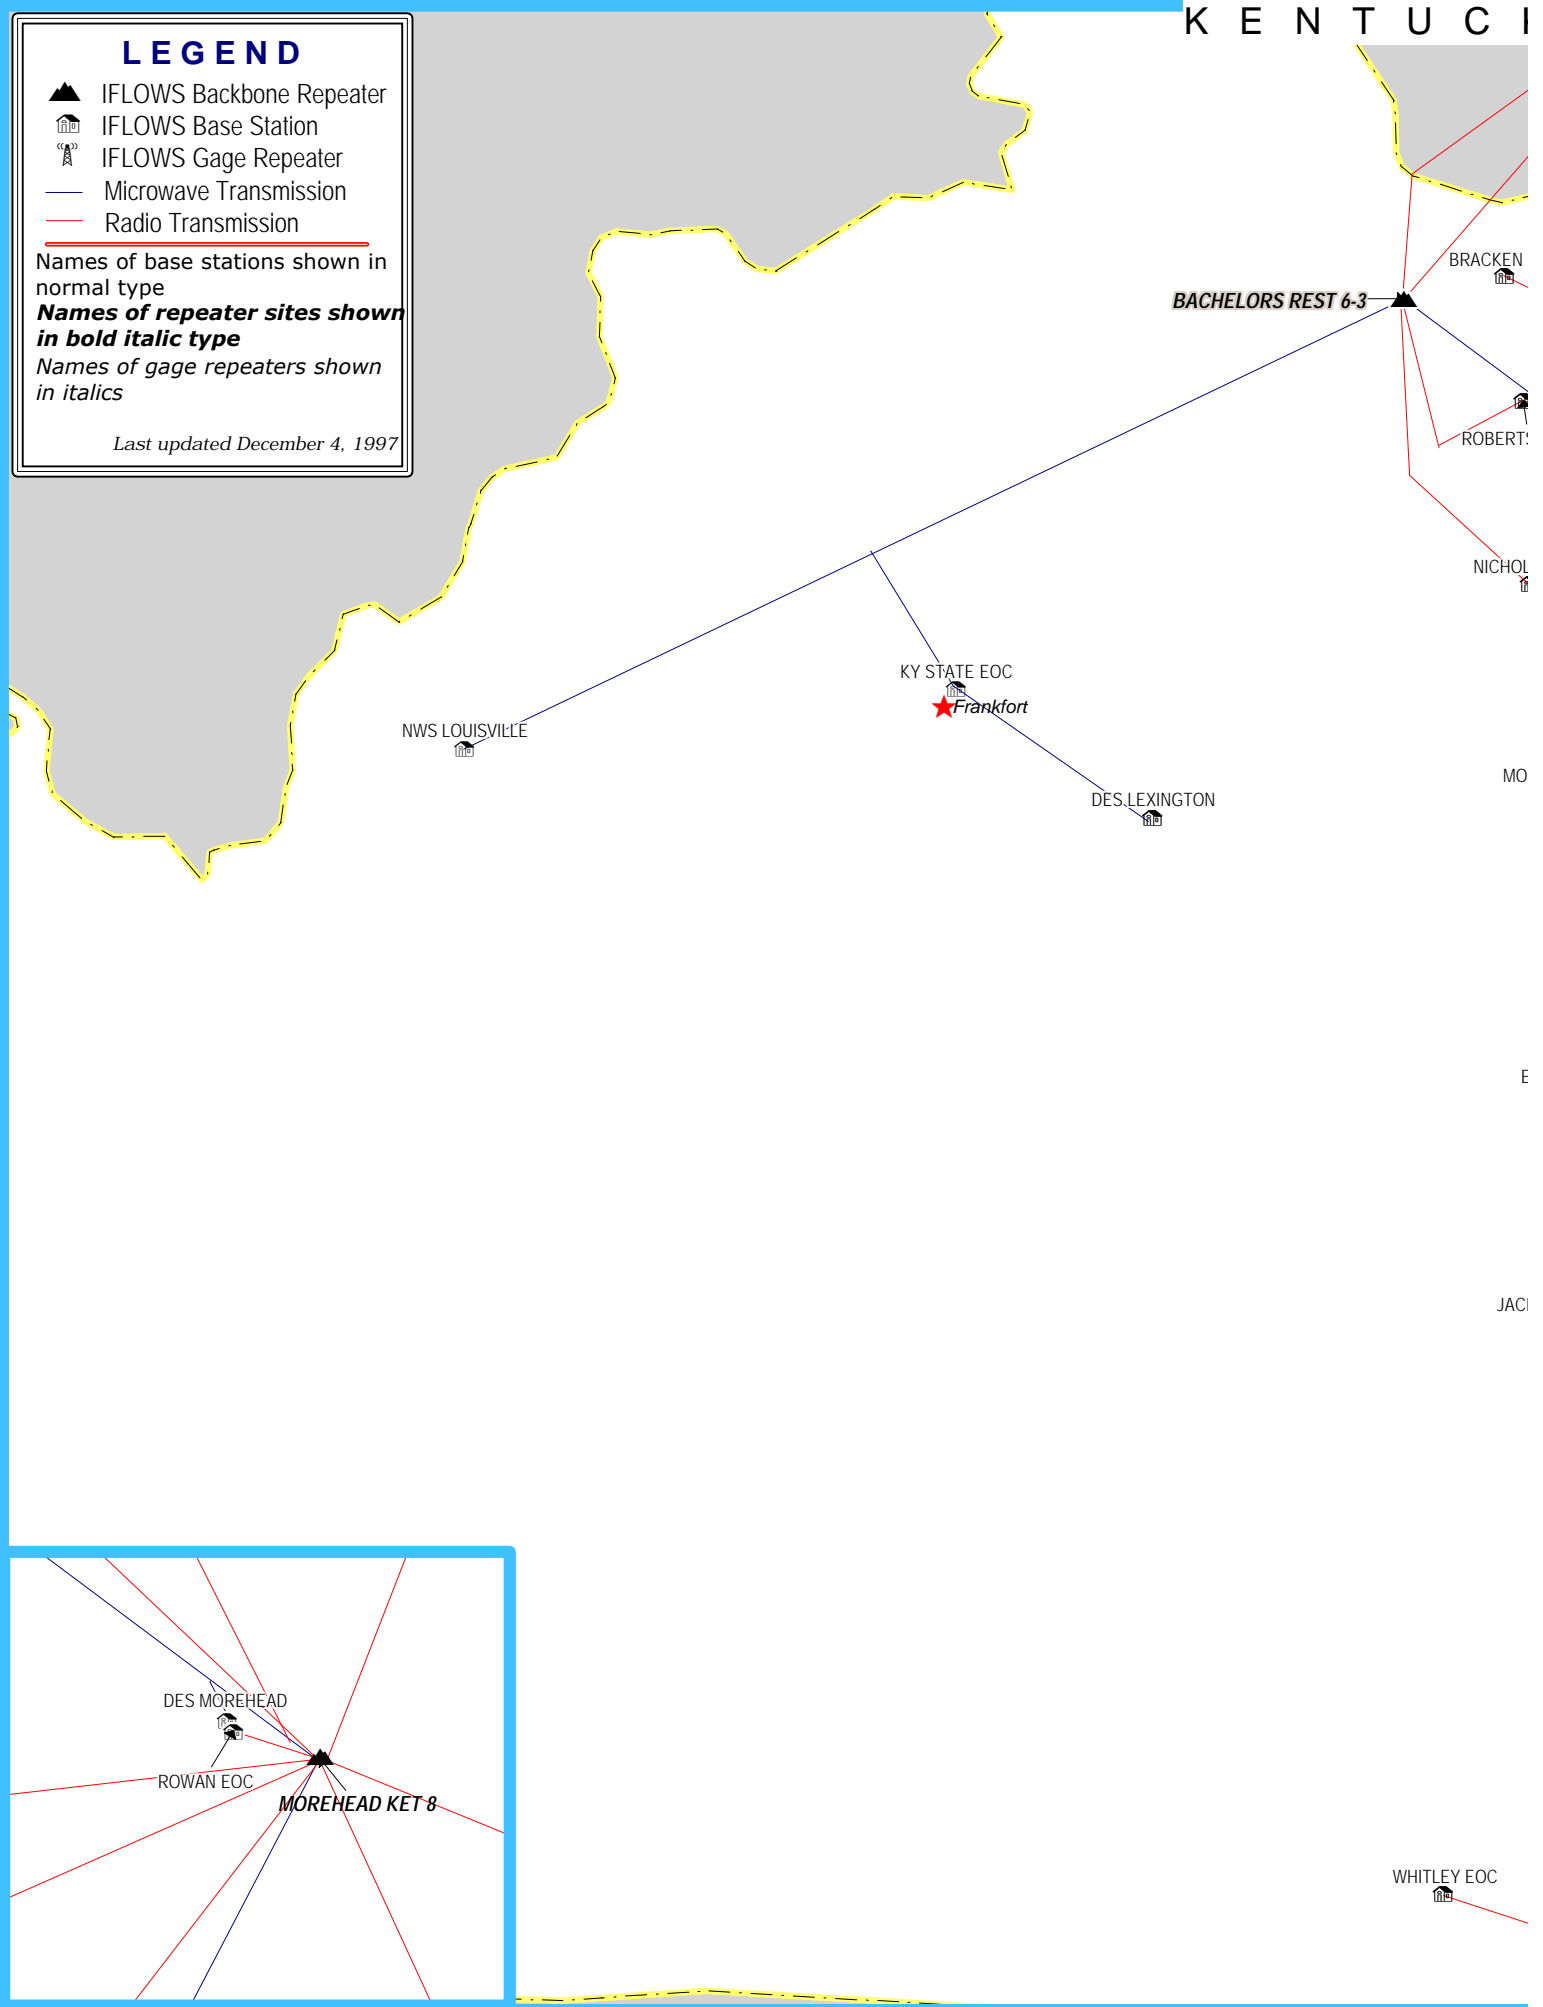

LEGEND

-  IFLOWS Backbone Repeater
-  IFLOWS Base Station
-  IFLOWS Gage Repeater
-  Microwave Transmission
-  Radio Transmission

Names of base stations shown in normal type
Names of repeater sites shown in bold italic type
Names of gage repeaters shown in italics

Last updated December 4, 1997

K Y I F L O W S