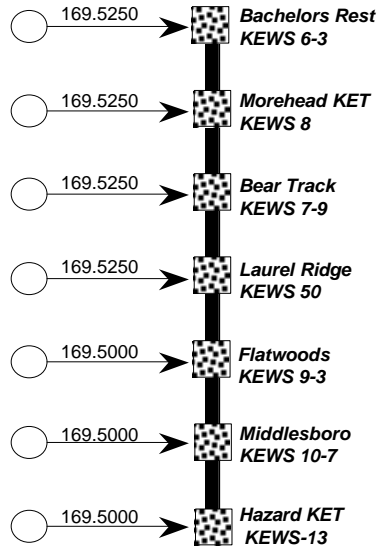

KENTUCKY IFLOWS RADIO NETWORKS

- Radio
- Microwave
- Rain/stream sensors
- ▣ Transmitter keyed by carrier detect of incoming signal
- ▣ Receiver
- ▣ Data transmitter keyed continuously; voice transmitter keyed by carrier detect
- Transmitter keyed locally by computer or push-to-talk

Site ID numbers follow site name. All locations are in Kentucky unless noted.

15-May-02

DATA COLLECTION

KENTUCKY IFLOWS BACKBONE NETWORK