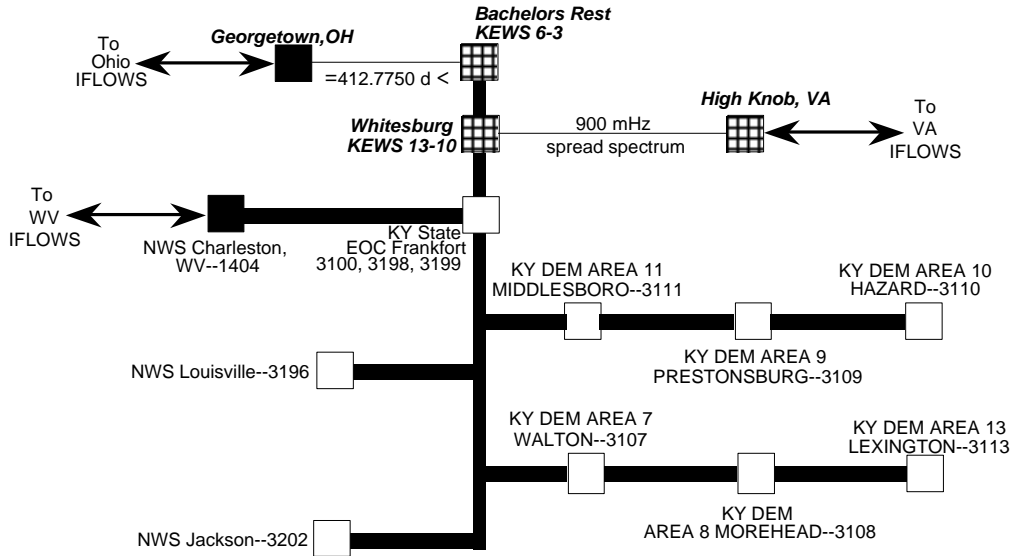

KENTUCKY IFLOWS RADIO NETWORKS

- Radio
- Microwave
- Rain/stream sensors
- ▣ Transmitter keyed by carrier detect of incoming signal
- ▣ Receiver
- ▣ Data transmitter keyed continuously; voice transmitter keyed by carrier detect
- Transmitter keyed locally by computer or push-to-talk

Site ID numbers follow site name. All locations are in Kentucky unless noted.

15-May-02

DATA COLLECTION

KENTUCKY IFLOWS BACKBONE NETWORK