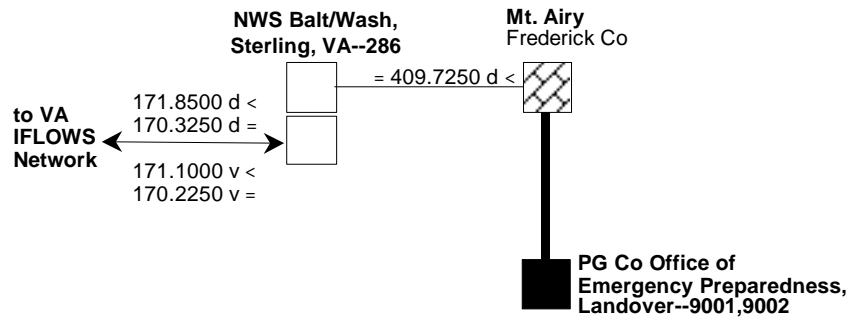

MARYLAND IFLOWS BACKBONE NETWORK

MARYLAND DATA COLLECTION NETWORK

Last revised 2/26/02

MD IFLOWS Radio Networks

- Radio
- Microwave
- Rain/stream sensors
- ▲ Sensor repeater
- Data transmitter keyed continuously; voice transmitter keyed by carrier detect
- Transmitter keyed locally by computer or push-to-talk
- ▣ Transmitter keyed by carrier detect of incoming signal
- ▤ Transmitter keyed remotely via microwave (E&M)
- ▥ Receiver

Black -- equipment installed and operational
 Green -- equipment installed; requires setup and adjustment
 Blue -- equipment to be installed
 Site ID numbers follow site name.