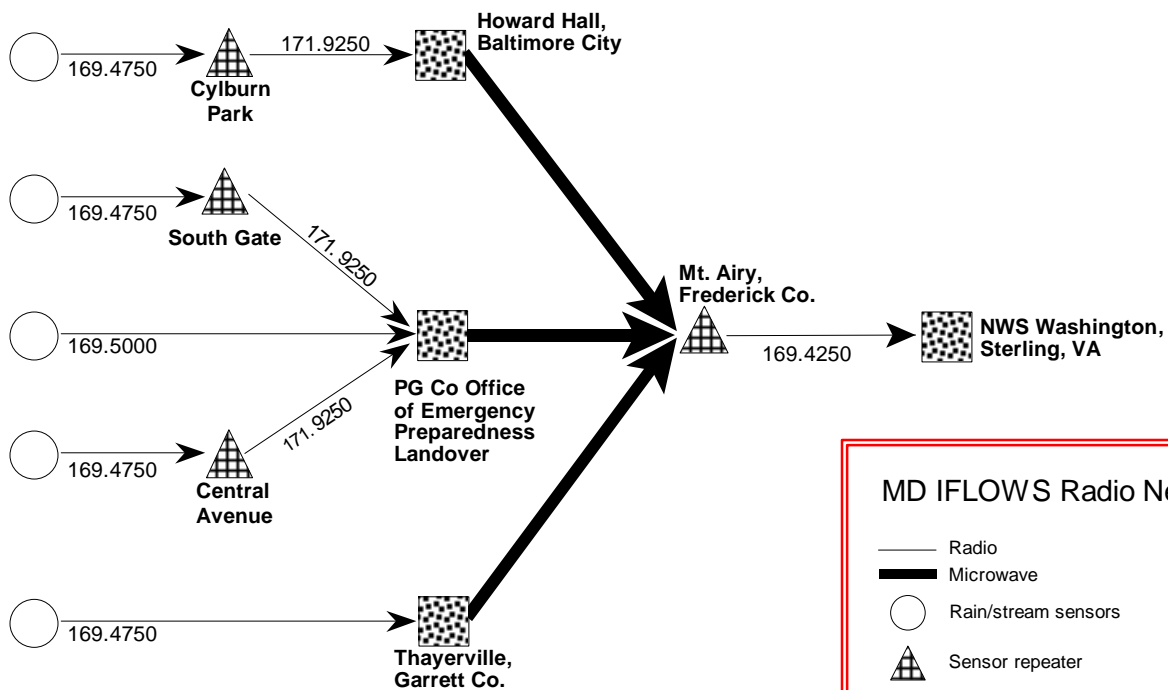

MARYLAND IFLOWS BACKBONE NETWORK

MARYLAND DATA COLLECTION NETWORK

Last revised 2/26/02

MD IFLOWS Radio Networks

- Radio
- Microwave
- Rain/stream sensors
- ▲ Sensor repeater
- Data transmitter keyed continuously; voice transmitter keyed by carrier detect
- Transmitter keyed locally by computer or push-to-talk
- ▣ Transmitter keyed by carrier detect of incoming signal
- ▤ Transmitter keyed remotely via microwave (E&M)
- ▥ Receiver

Black -- equipment installed and operational
 Green -- equipment installed; requires setup and adjustment
 Blue -- equipment to be installed
 Site ID numbers follow site name.