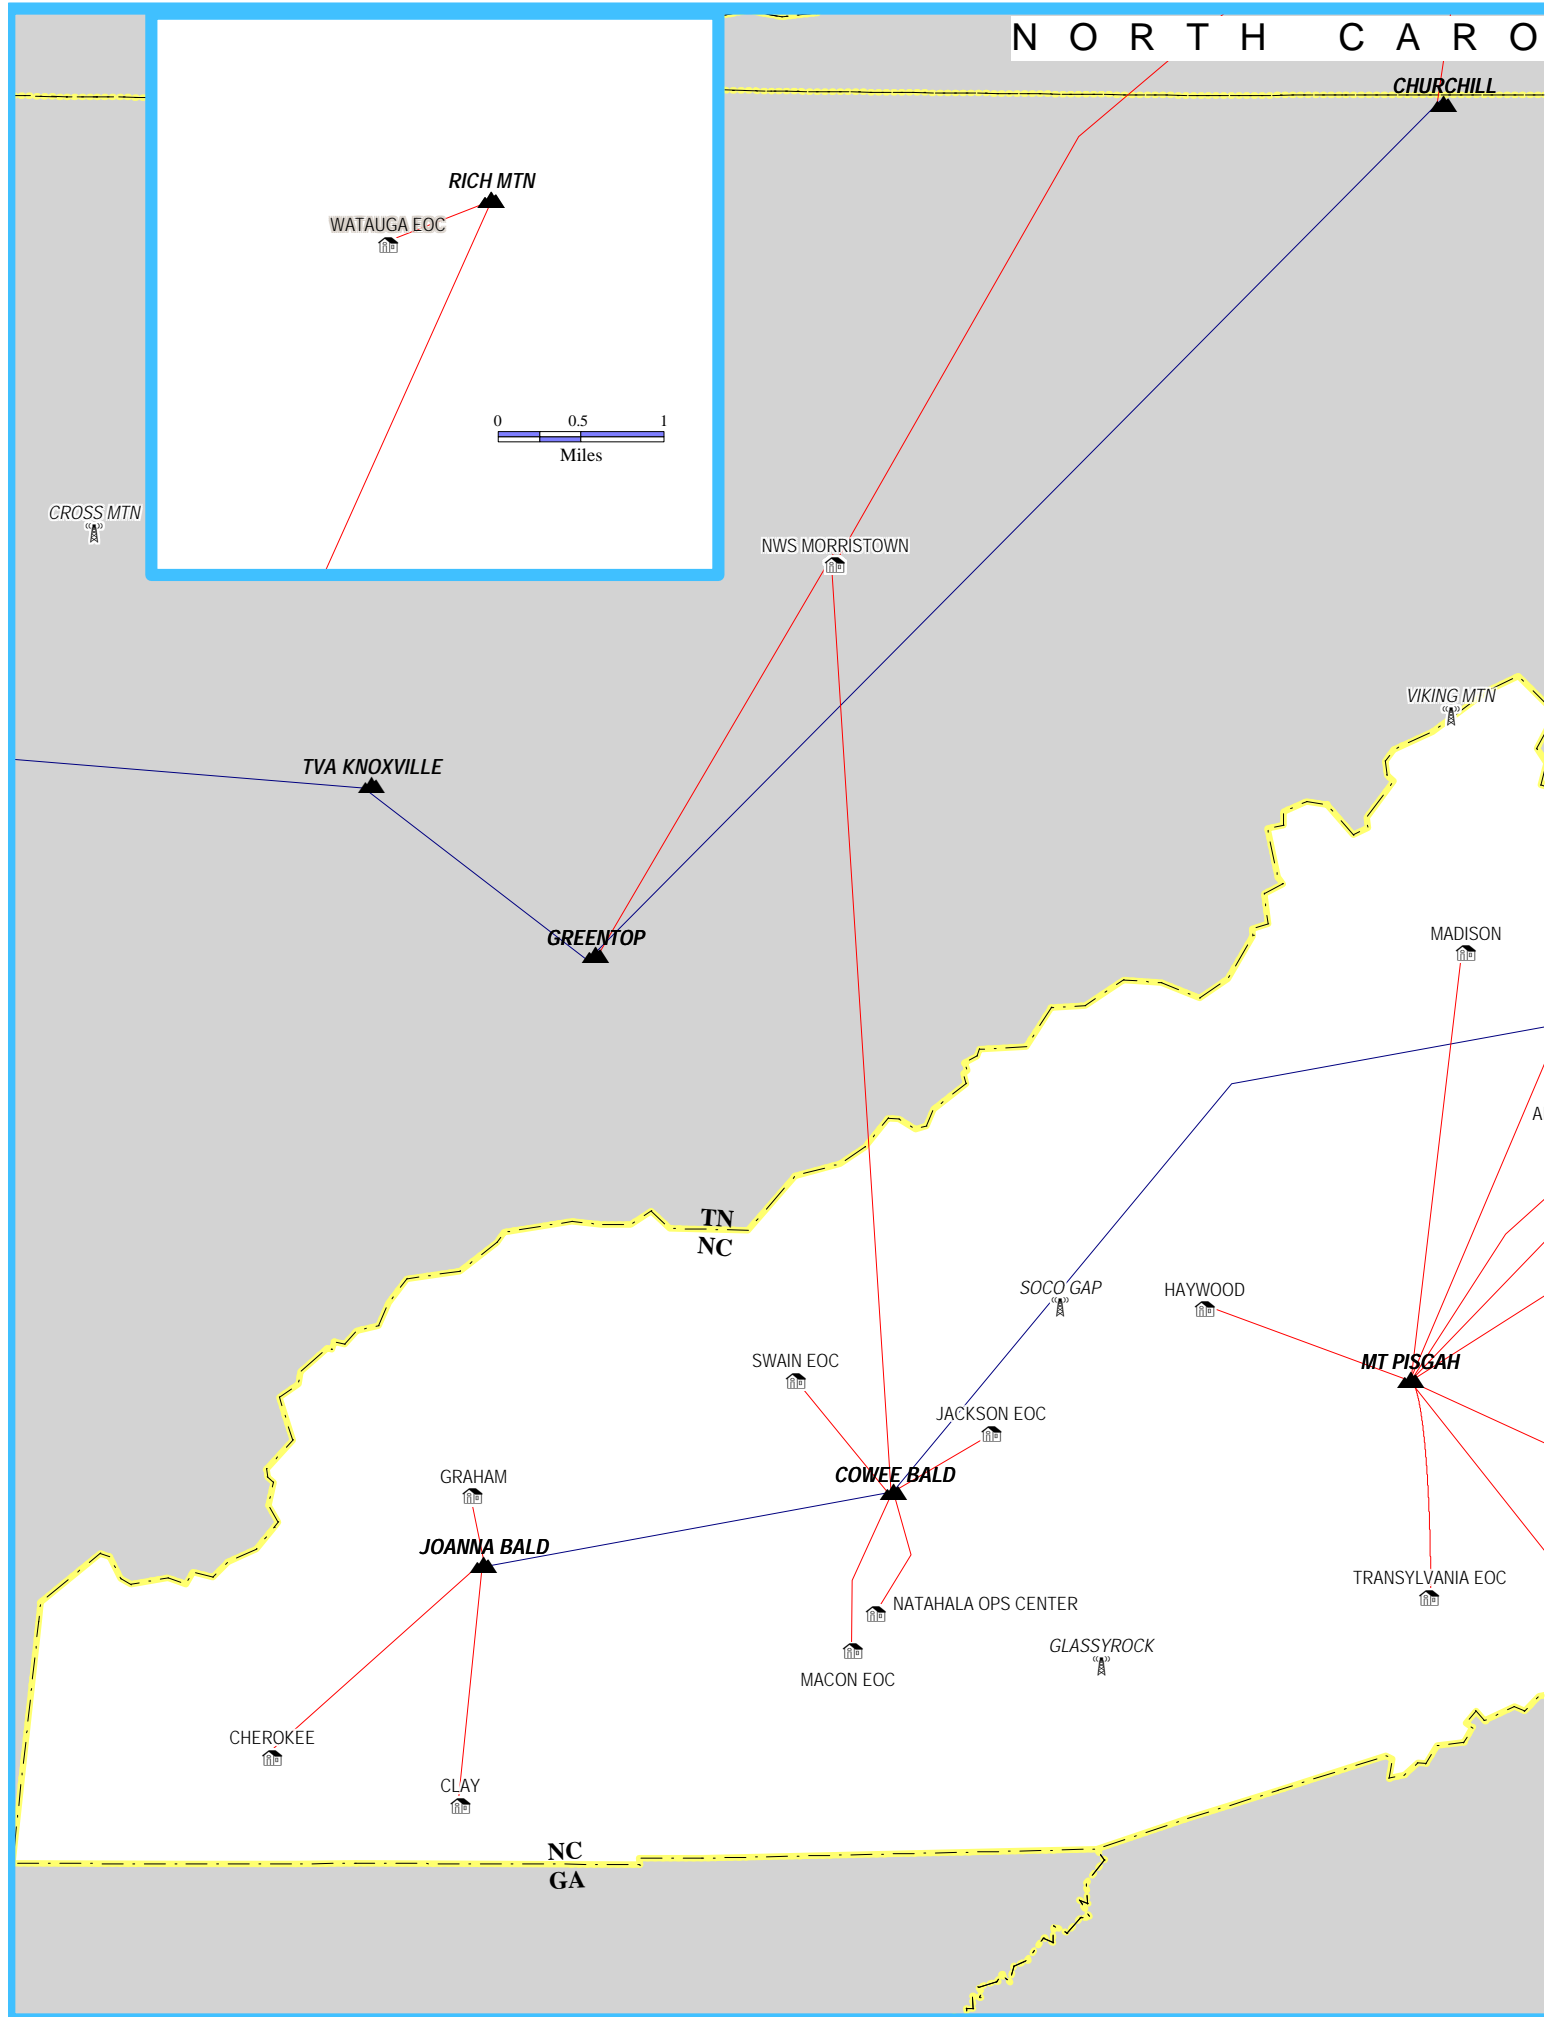

CHURCHILL

RICH MTN

WATAUGA EOC

CROSS MTN

NWS MORRISTOWN

VIKING MTN

TVA KNOXVILLE

GREENTOP

MADISON

TN  
NC

SOCO GAP

HAYWOOD

MT PISGAH

SWAIN EOC

JACKSON EOC

COWEE BALD

NC  
GA

# LINE FLOWS

NORTH CAROLINA IFLOWS