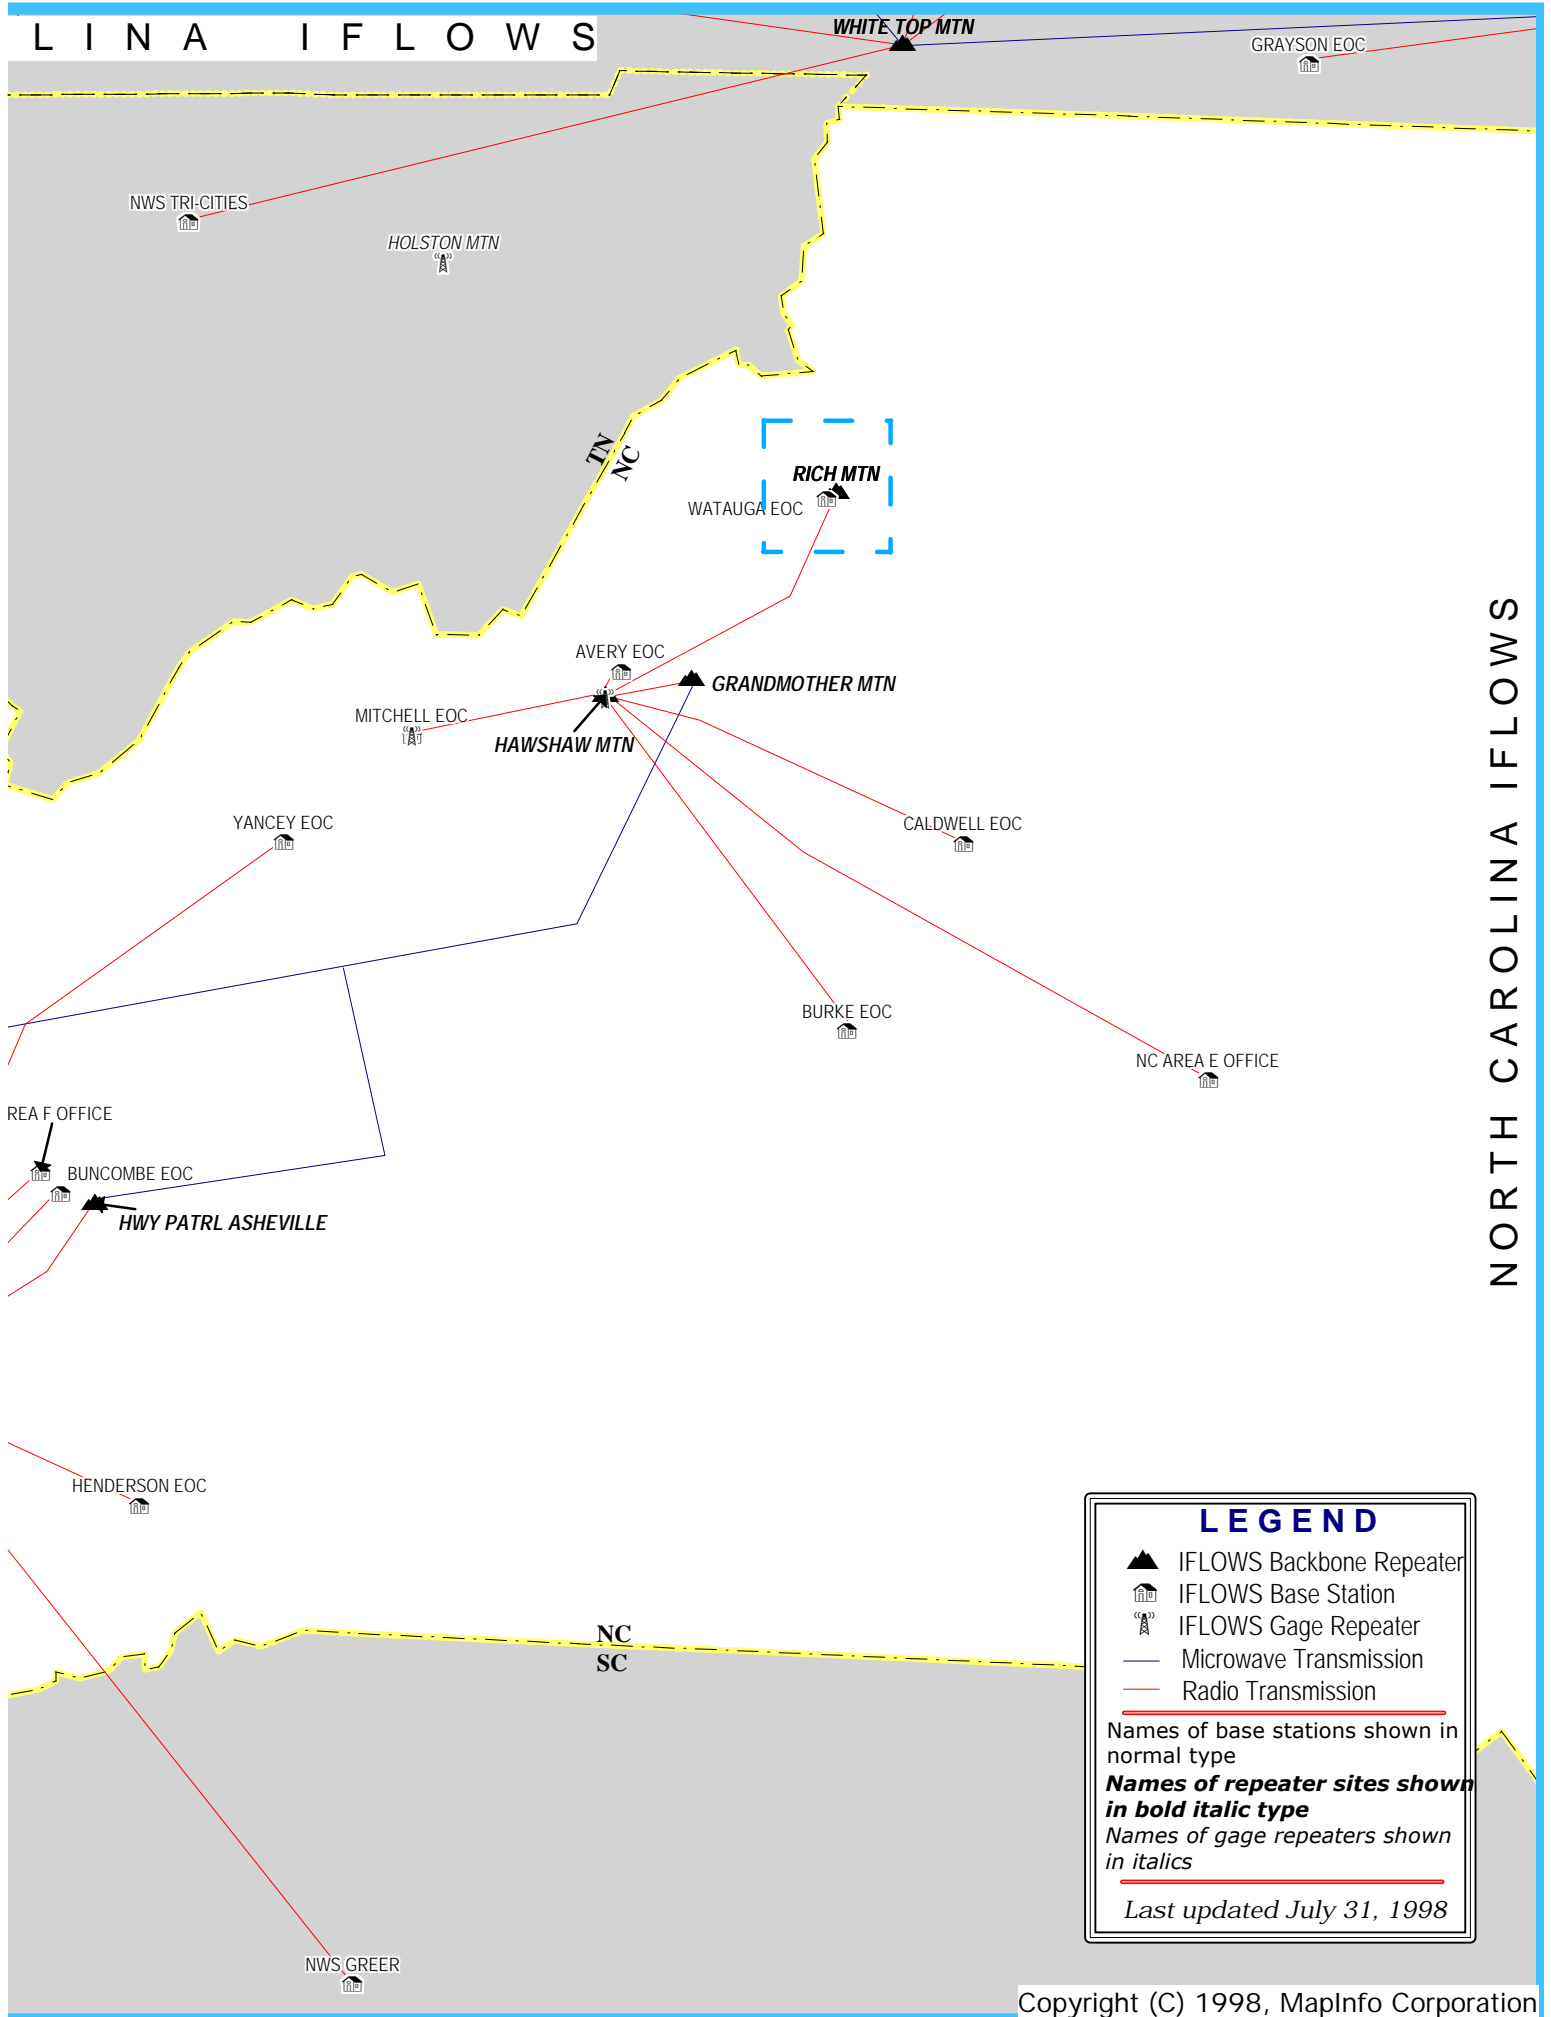

CHURCHILL

RICH MTN

WATAUGA EOC

CROSS MTN

NWS MORRISTOWN

VIKING MTN

TVA KNOXVILLE

GREENTOP

MADISON

TN  
NC

SOCO GAP

HAYWOOD

MT PISGAH

SWAIN EOC

JACKSON EOC

COWEE BALD

GRAHAM

JOANNA BALD

NATAHALA OPS CENTER

MACON EOC

GLASSYROCK

TRANSYLVANIA EOC

CHEROKEE

CLAY

# LINE FLOWS

NORTH CAROLINA IFLOWS