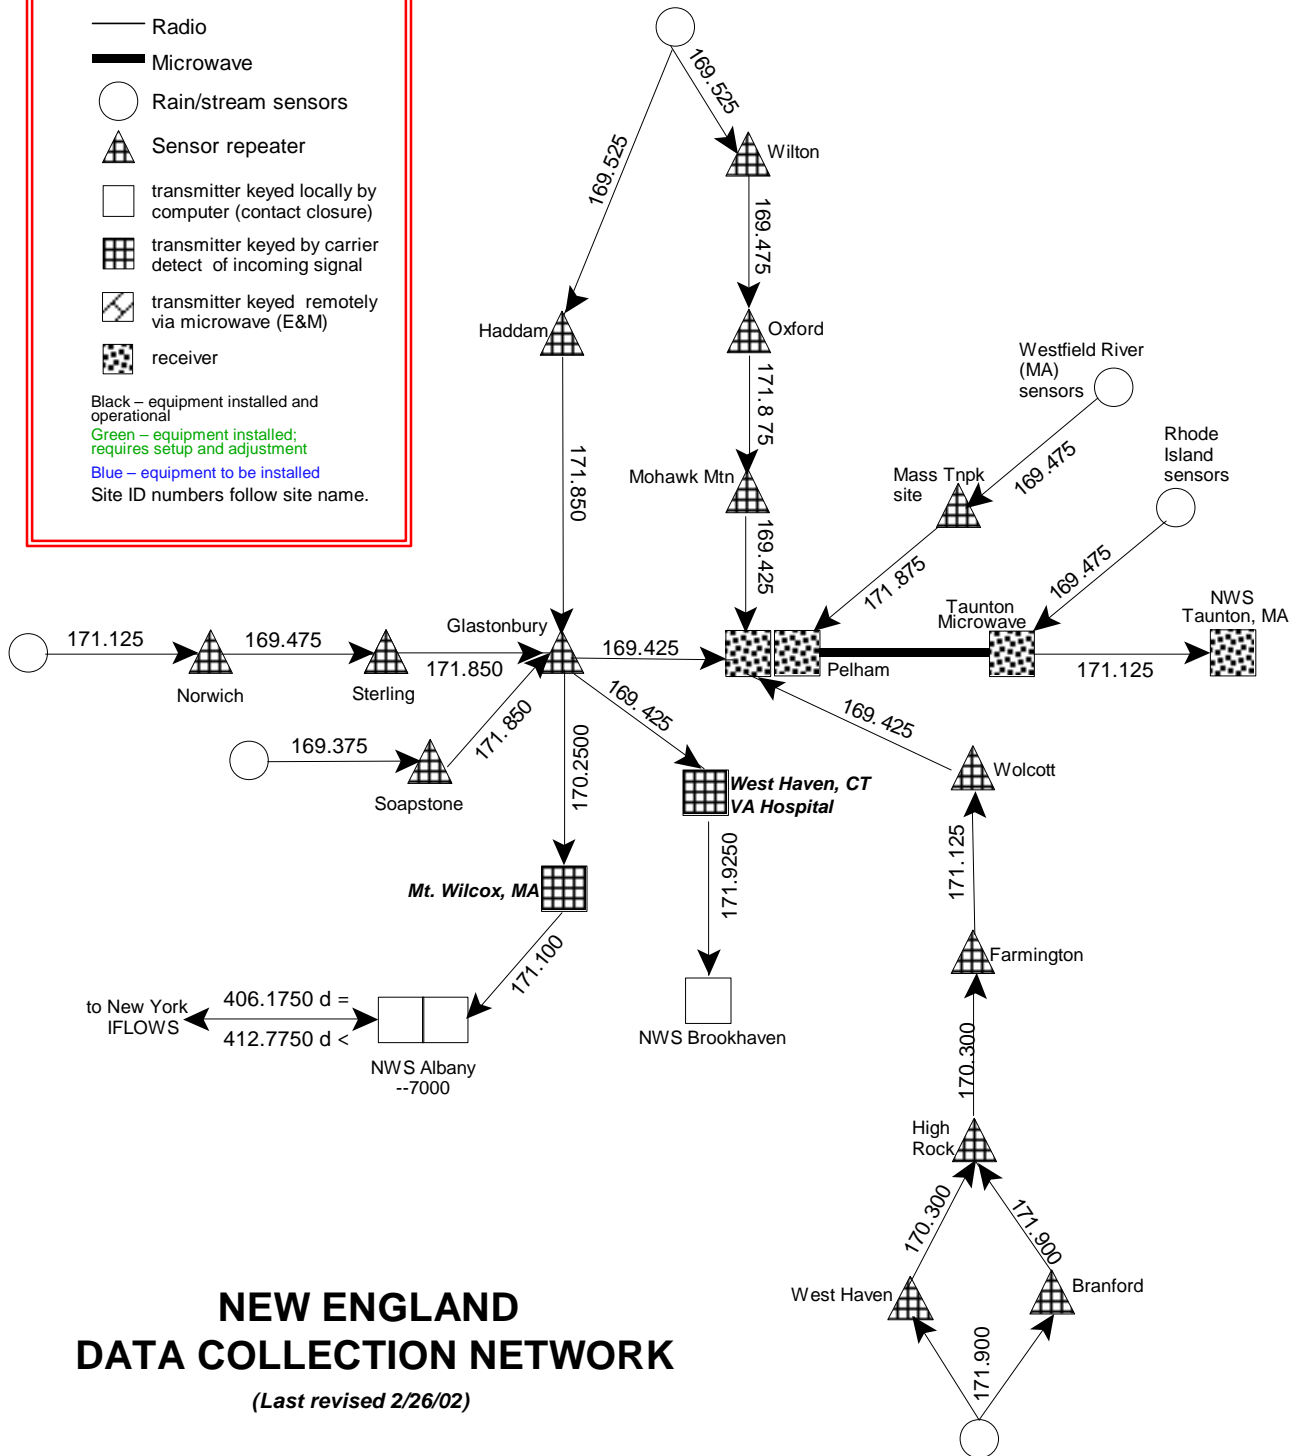

NEW ENGLAND IFLOWS RADIO NETWORKS

- Radio
- Microwave
- Rain/stream sensors
- ▲ Sensor repeater
- transmitter keyed locally by computer (contact closure)
- ▣ transmitter keyed by carrier detect of incoming signal
- ▤ transmitter keyed remotely via microwave (E&M)
- ▥ receiver

Black – equipment installed and operational
 Green – equipment installed; requires setup and adjustment
 Blue – equipment to be installed
 Site ID numbers follow site name.

NEW ENGLAND DATA COLLECTION NETWORK