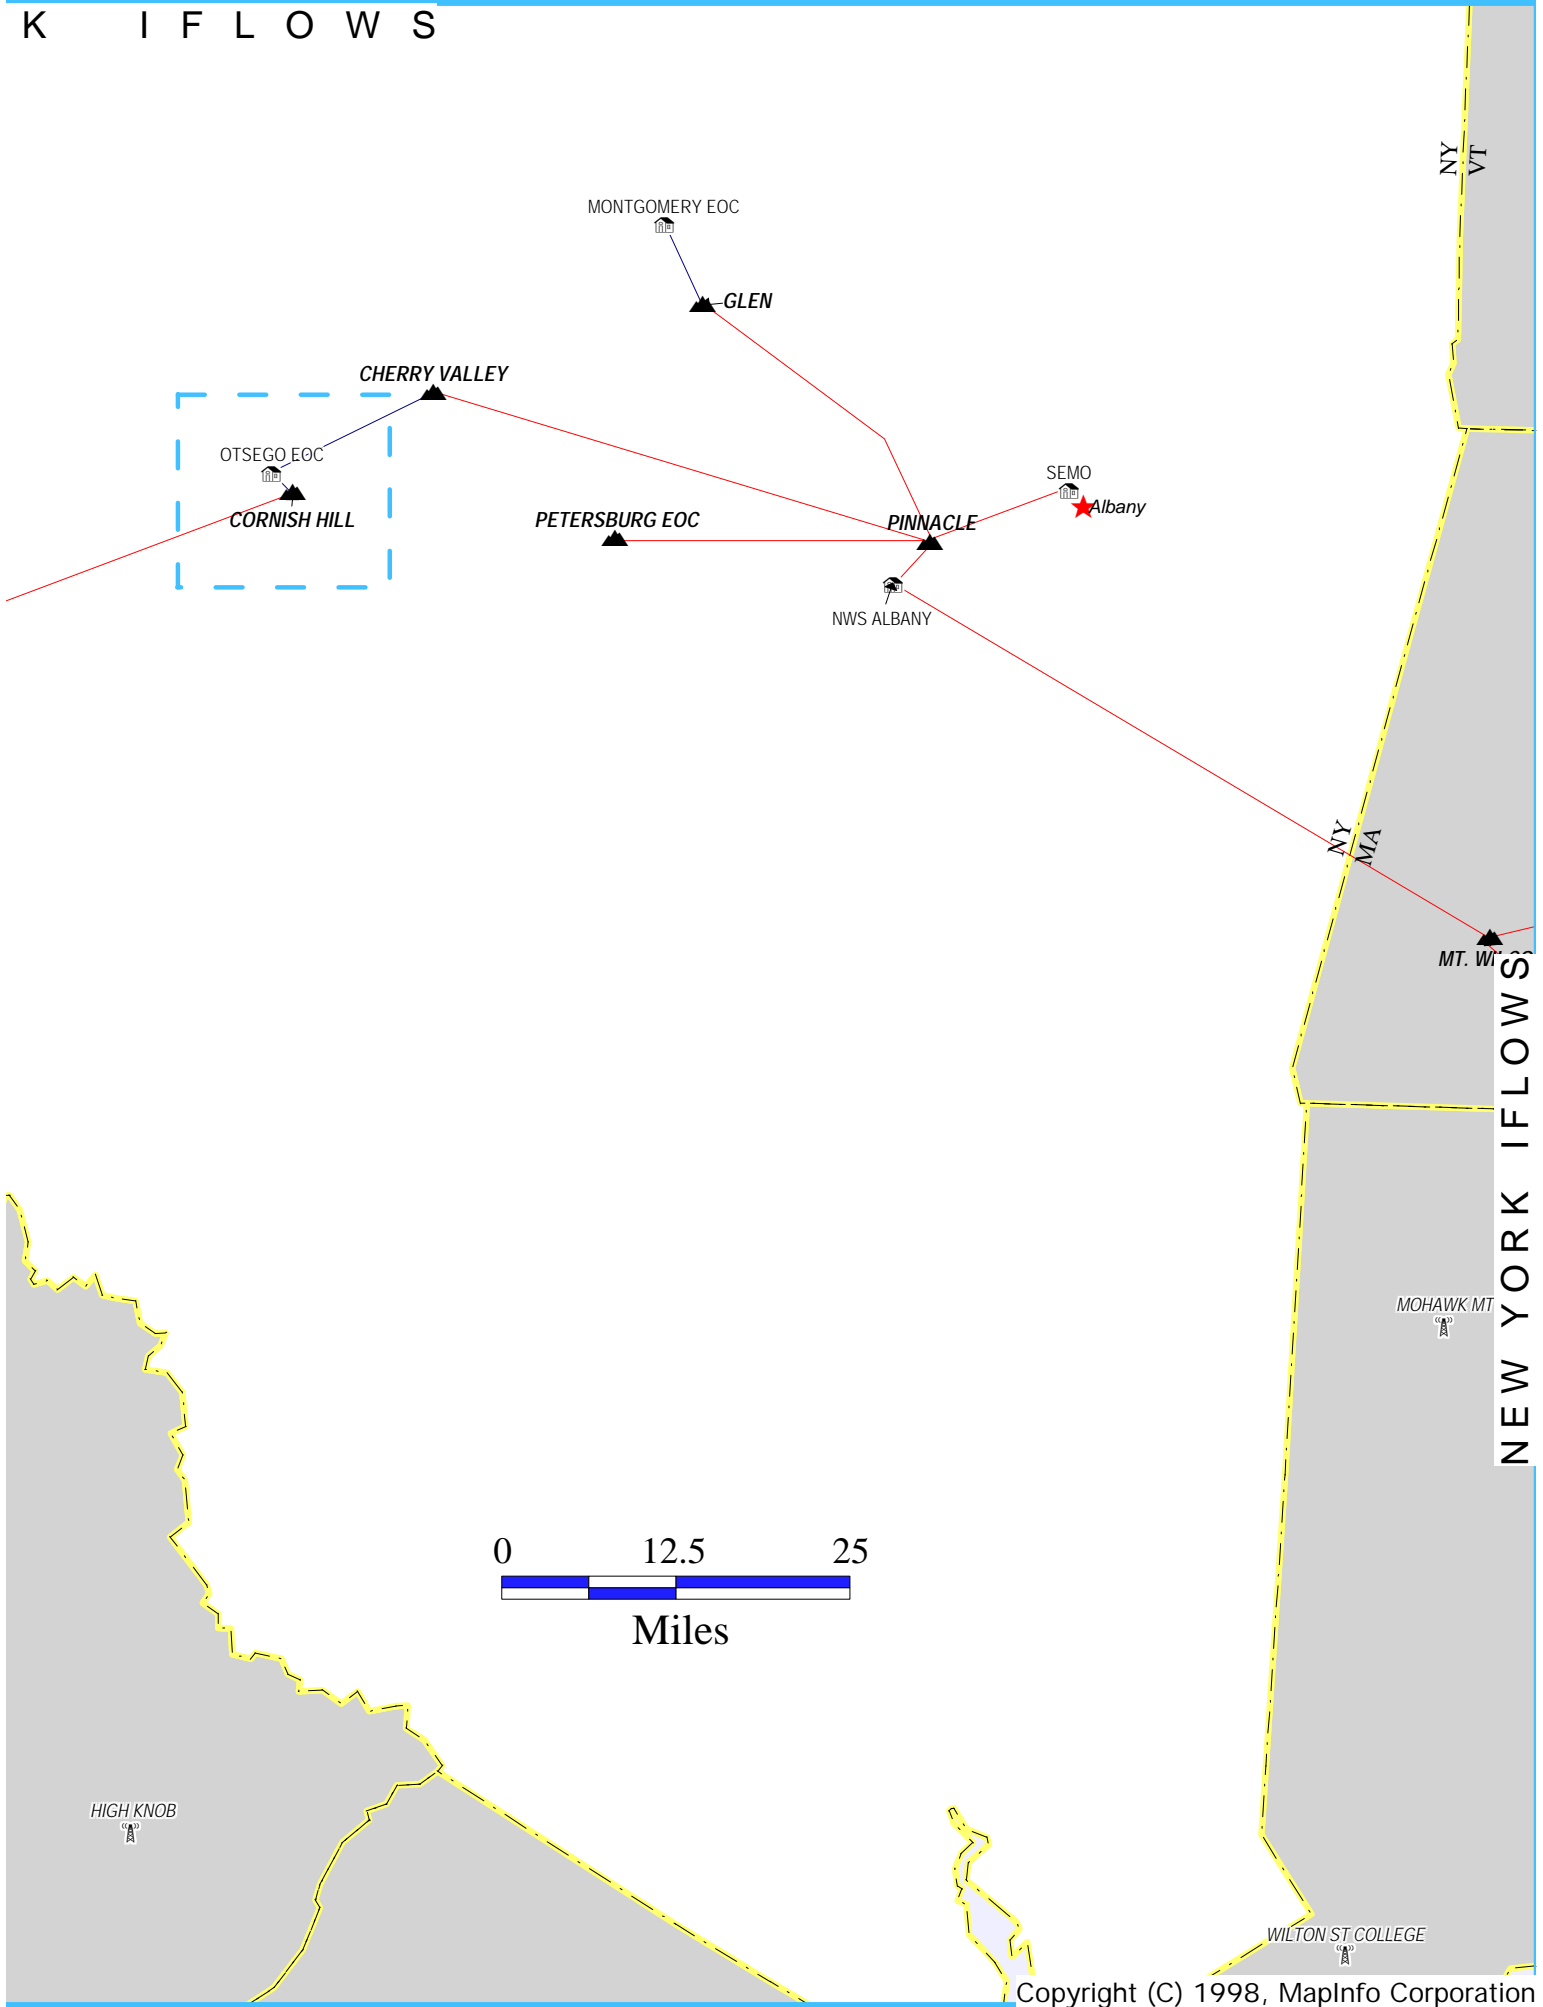

LEGEND

- IFLOWS Backbone Repeater
- IFLOWS Base Station
- IFLOWS Gage Repeater
- Microwave Transmission
- Radio Transmission

Names of base stations shown in normal type
Names of repeater sites shown in bold italic type
Names of gage repeaters shown in italics

Last updated December 5, 1997

K I F L O W S

NEW YORK IFLOWS