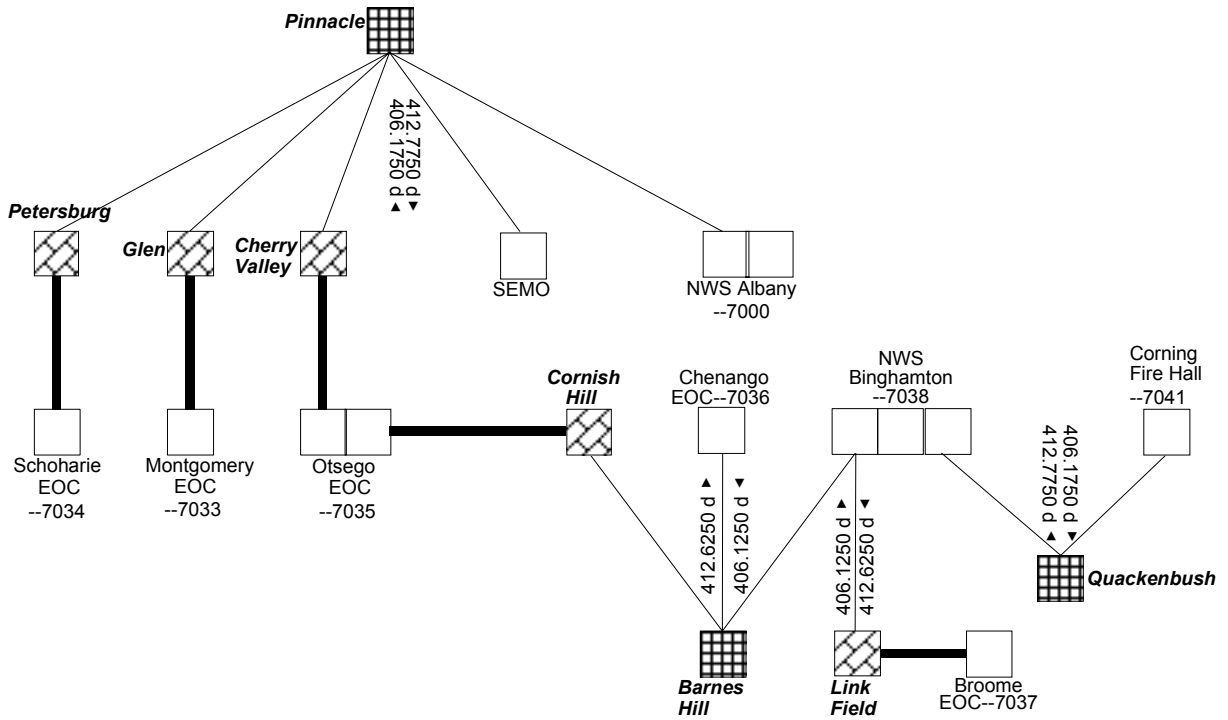

NEW YORK IFLOWS DATA COLLECTION NETWORK

NY IFLOWS RADIO NETWORKS

- Radio
- Microwave
- Rain/stream sensors
- ▲ Sensor repeater
- transmitter keyed locally
- ▣ transmitter keyed by carrier detect of incoming signal
- ▤ transmitter keyed remotely via microwave (E&M)
- ▥ receiver

Black -- equipment installed and operational
Site ID numbers follow site name.

**Last revised
09/13/2002**

NEW YORK IFLOWS
DATA COLLECTION NETWORK