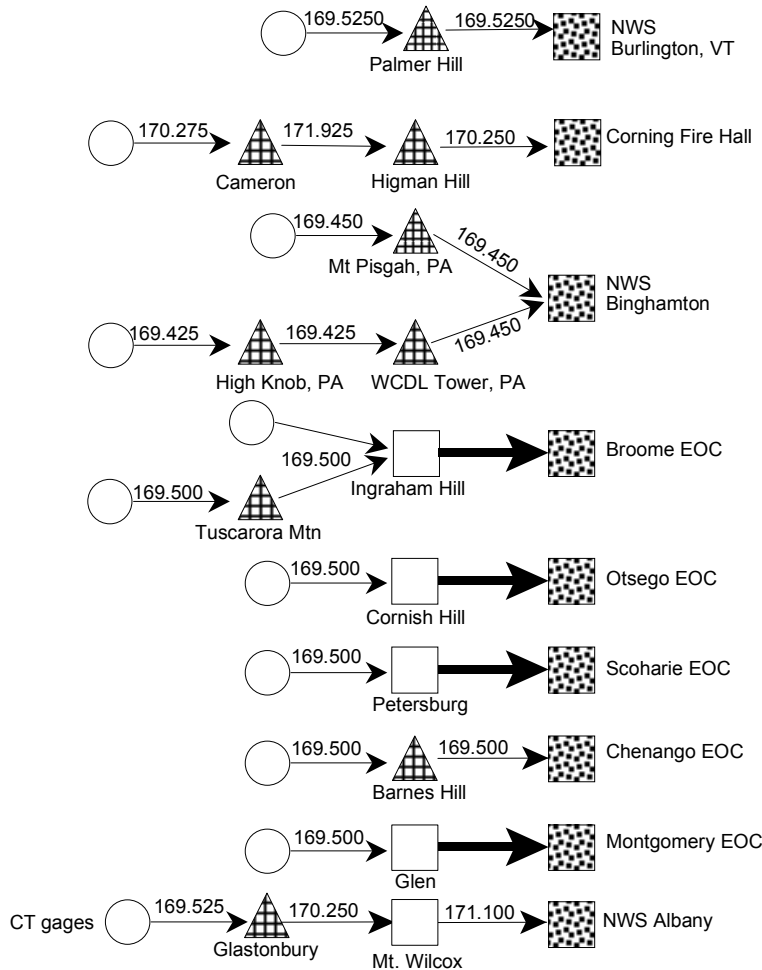

NEW YORK IFLOWS DATA COLLECTION NETWORK

NY IFLOWS RADIO NETWORKS

- Radio
- Microwave
- Rain/stream sensors
- ▲ Sensor repeater
- transmitter keyed locally
- ▣ transmitter keyed by carrier detect of incoming signal
- ▤ transmitter keyed remotely via microwave (E&M)
- ▥ receiver

Black -- equipment installed and operational
Site ID numbers follow site name.

**Last revised
09/13/2002**

NEW YORK IFLOWS
DATA COLLECTION NETWORK