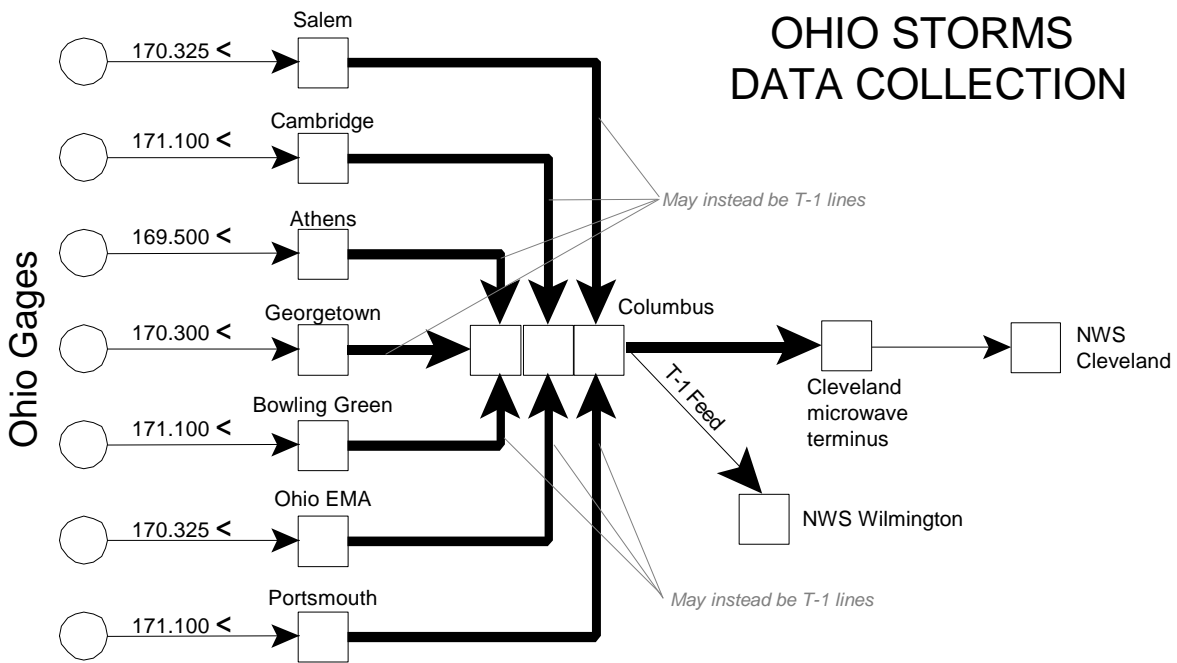

OHIO STORMS DATA COLLECTION

OHIO IFLOWS / STORMS BACKBONE NETWORK

OHIO IFLOWS/STORMS RADIO NETWORKS

- Radio
- Microwave
- Rain/stream sensors
- Transmitter keyed by carrier detect of incoming signal
- Data transmitter keyed continuously; voice transmitter keyed by carrier detect
- Transmitter keyed locally by computer or push-to-talk