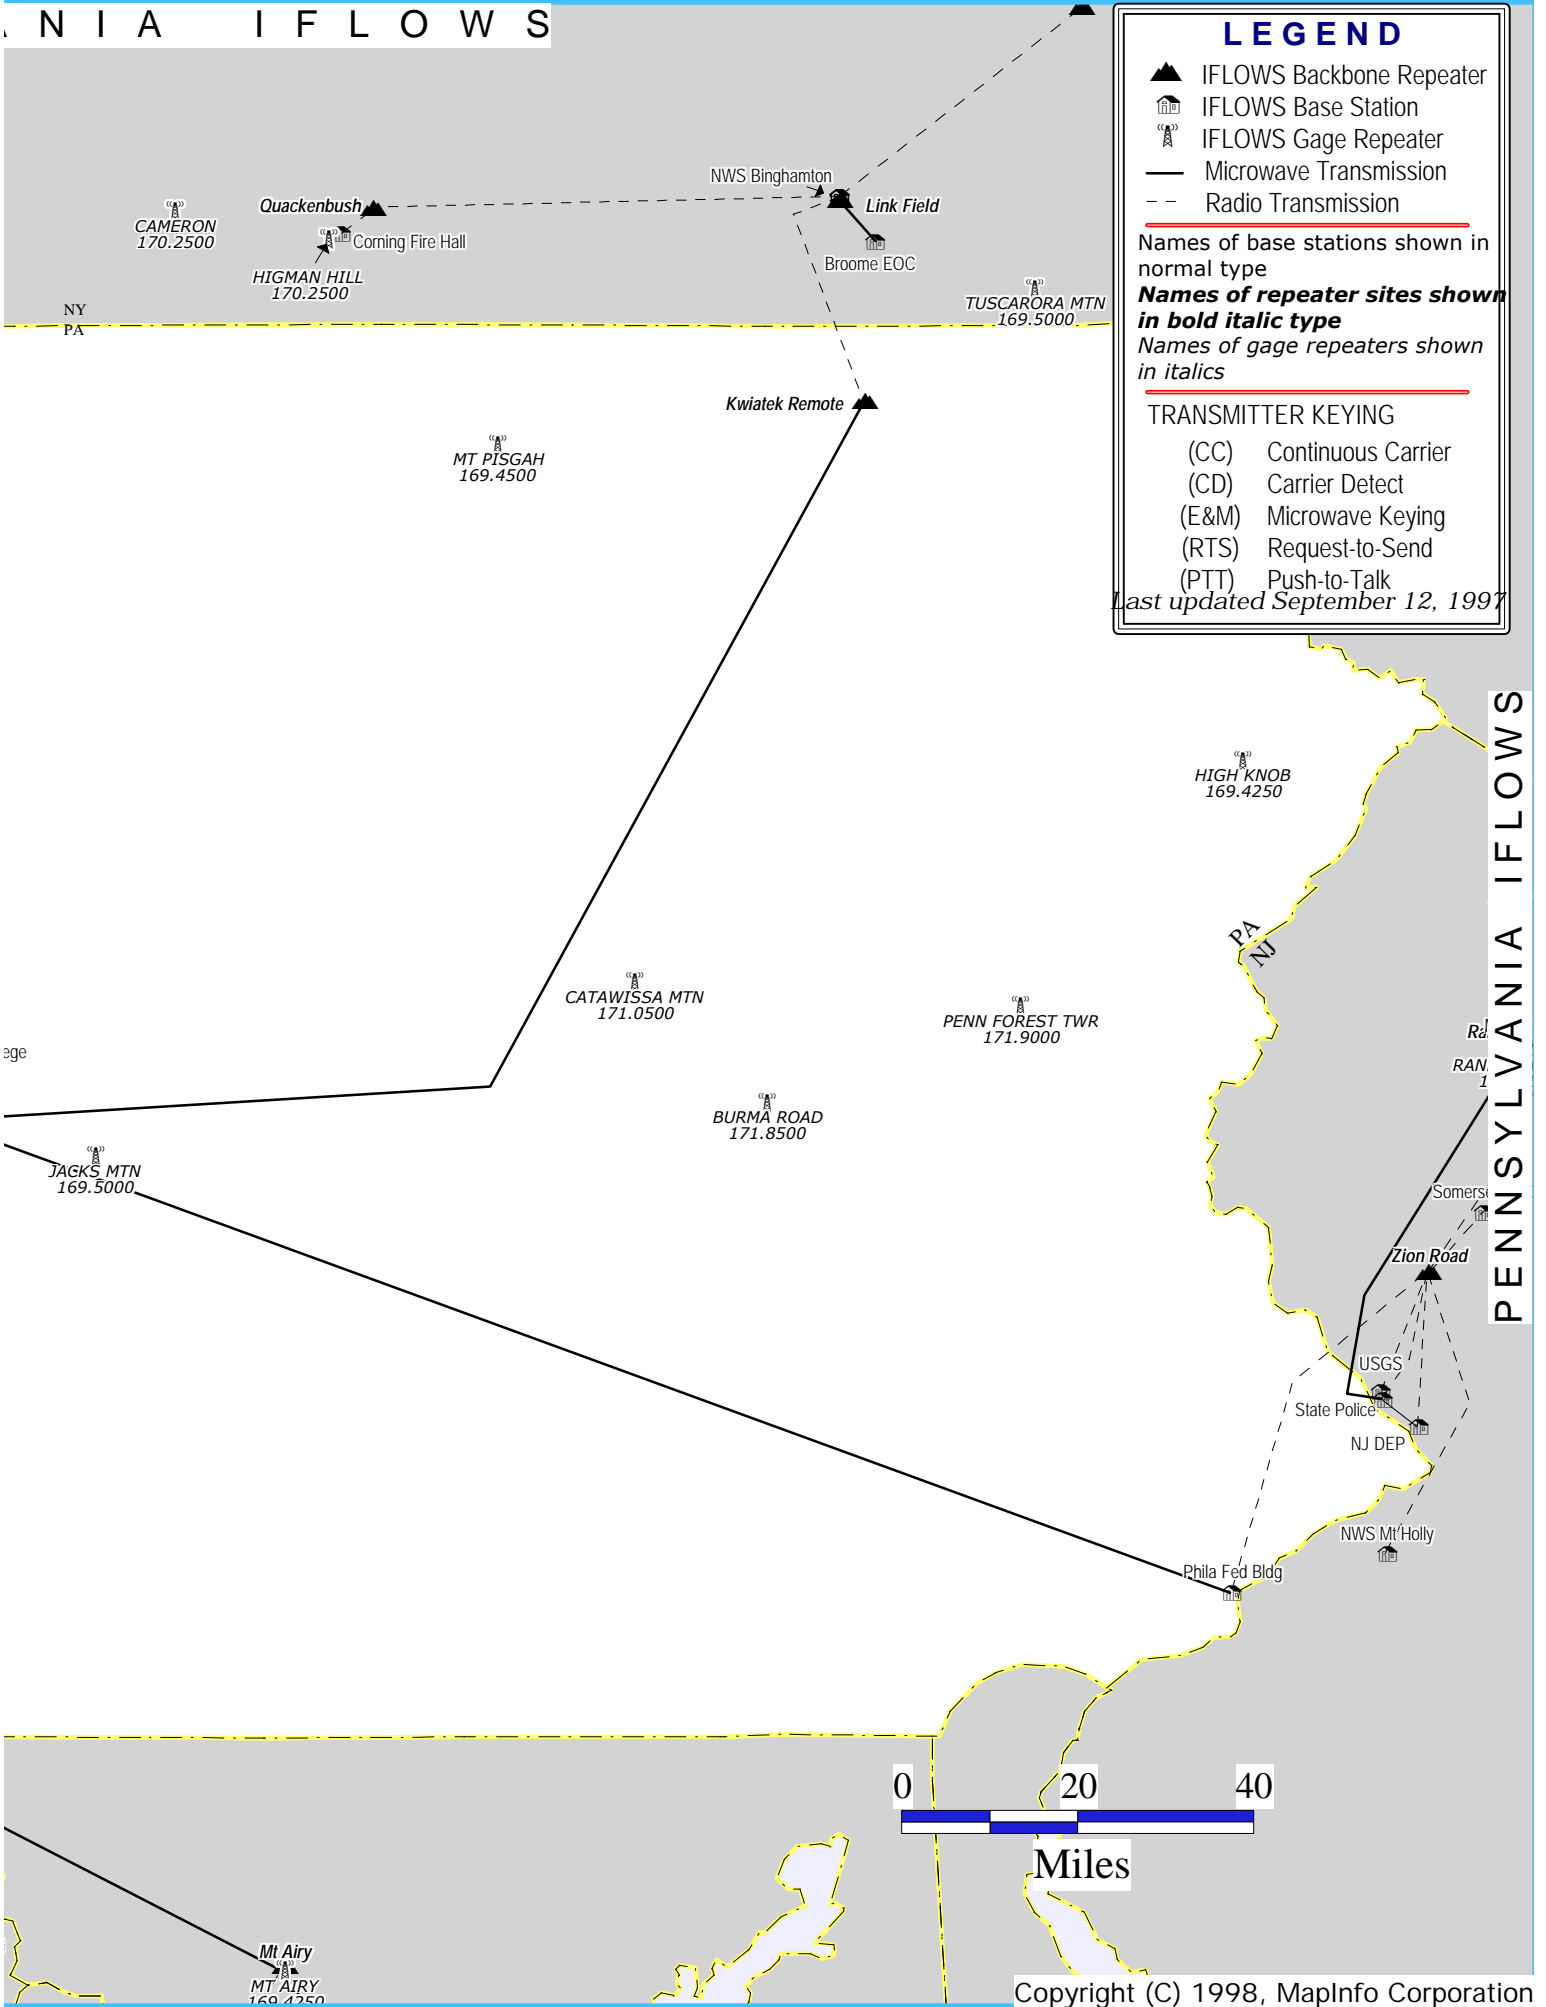

PA I F L O W S

LEGEND

- IFLWS Backbone Repeater
- IFLWS Base Station
- IFLWS Gage Repeater
- Microwave Transmission
- Radio Transmission

Names of base stations shown in normal type

Names of repeater sites shown in bold italic type

Names of gage repeaters shown in italics

TRANSMITTER KEYING

- (CC) Continuous Carrier
- (CD) Carrier Detect
- (E&M) Microwave Keying
- (RTS) Request-to-Send
- (PTT) Push-to-Talk

Last updated September 12, 1997

PENNSYLVANIA IFLWS