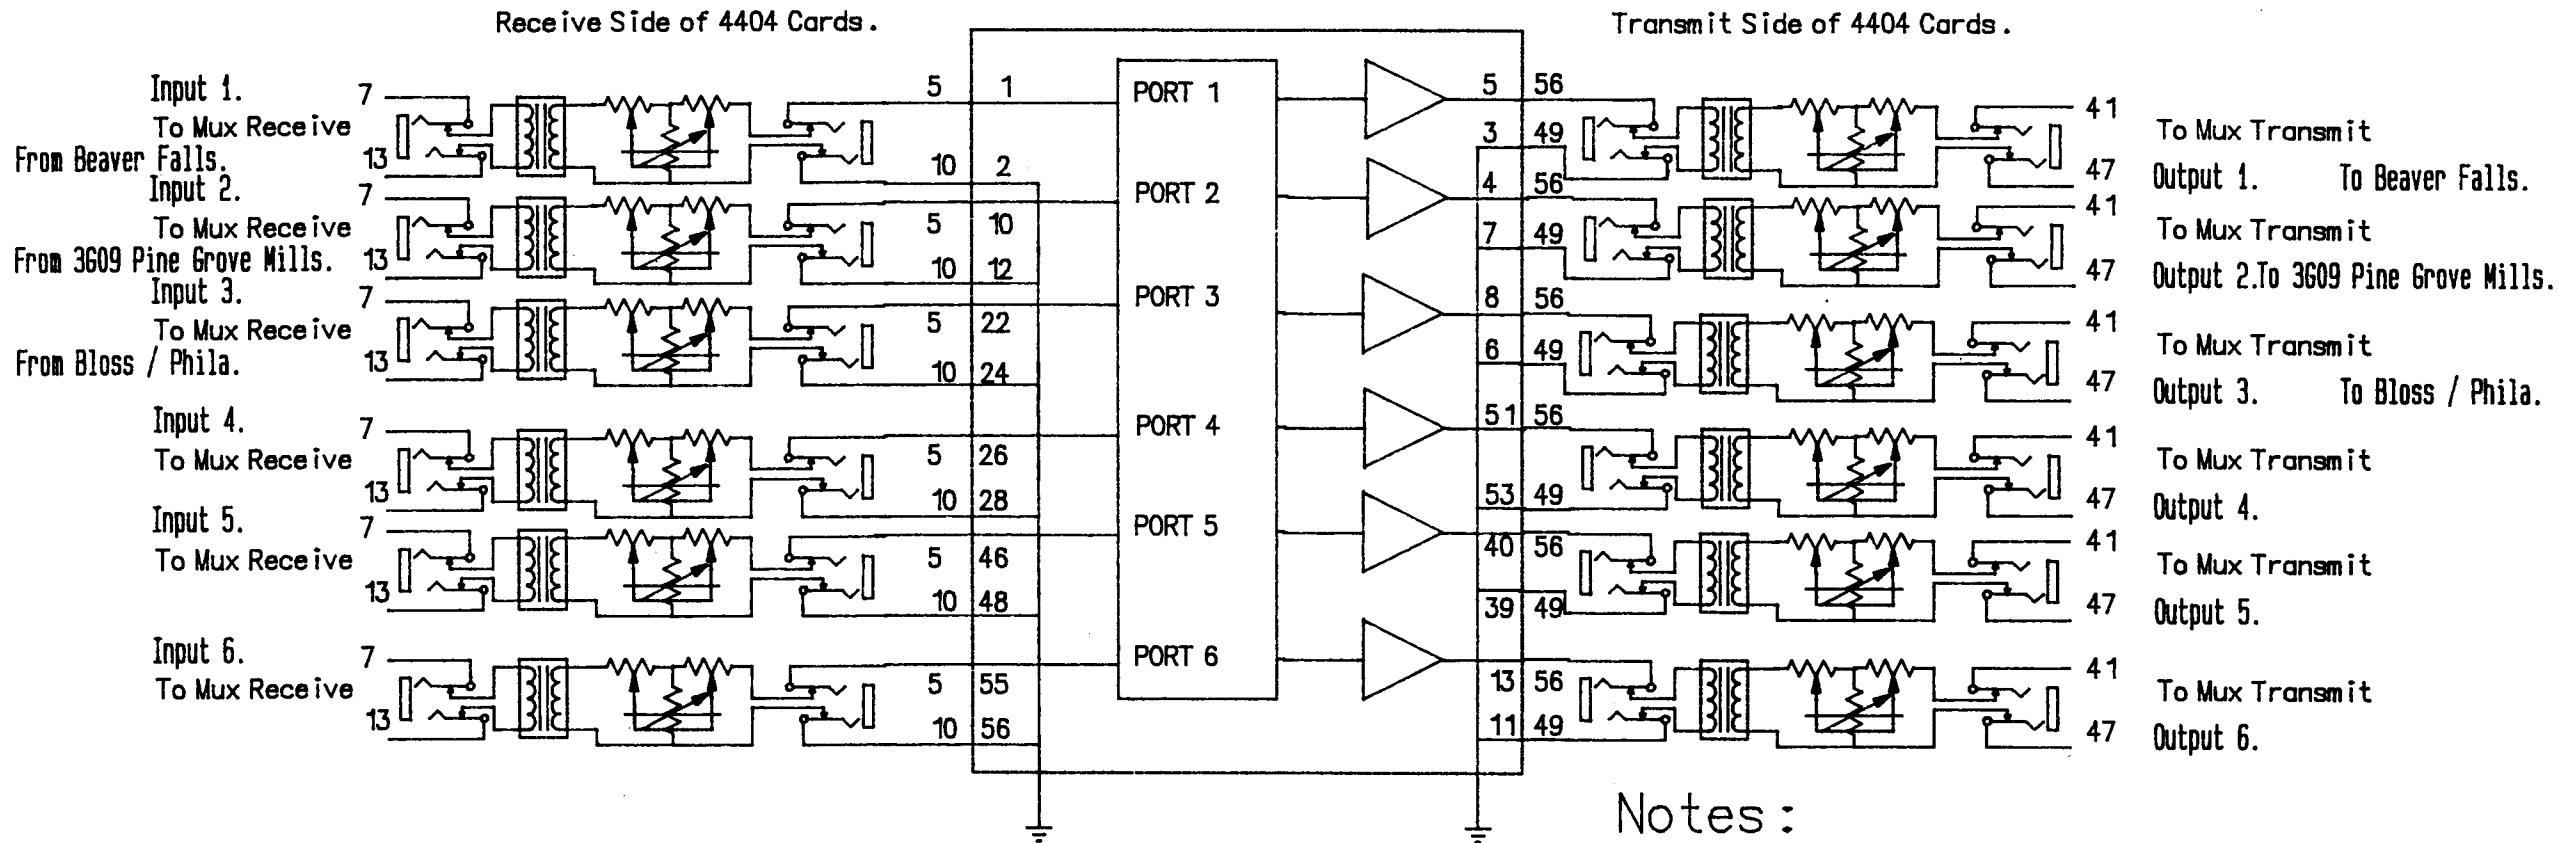

4446 Bridge.

Notes:

All Transmit Levels to Mux Transmit Terminals Should be set to - 23 dbm Using TEST TONE.

TEST TONE Level From Mux Receive is 0 dbm.

Inputs From Any Mux Receive Port are Sent to All Transmit ports Except the Port That It Came in on.

4446 Bridge.	4404 Term Card.	4404 Term Card.	4404 Term Card.
	Transmit.	Transmit.	Transmit.
	Receive.	Receive.	Receive.
	Beaver Falls.	3609 Pine Grove Mills.	Phila - Bloss.

National Weather Service  
 3605 Bridge Diagram.  
 Date 12/15/1996 Dwn By Barry Rodkey MOTOROLA