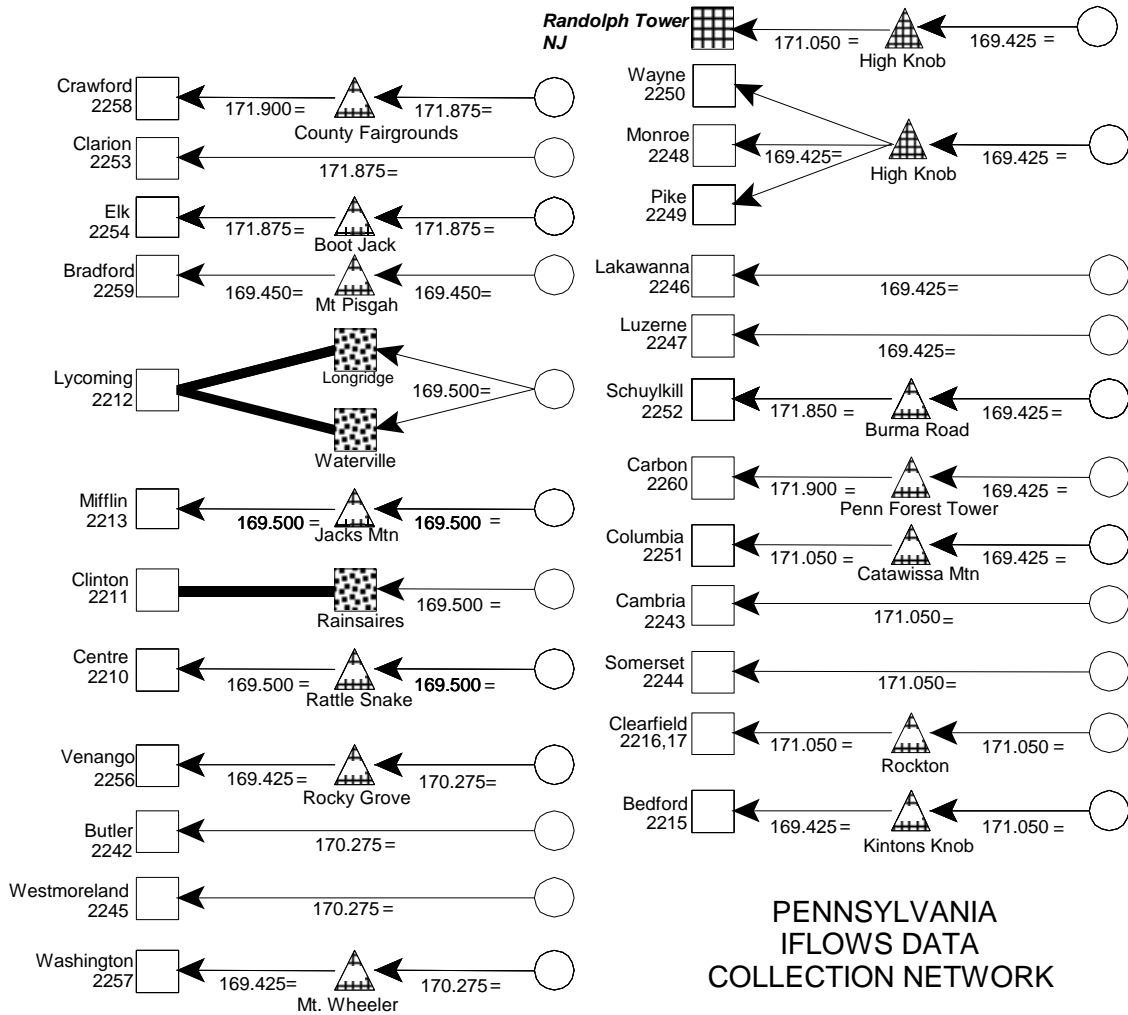

PENNSYLVANIA BACKBONE NETWORK

PA IFLOWS RADIO NETWORKS

- Radio
- Microwave
- Rain/stream sensors
- ▲ Sensor repeater
- ▣ transmitter keyed by carrier detect of incoming signal
- transmitter keyed locally by computer (contact closure)
- ▤ receiver
- ▥ Transmitter keyed remotely via microwave (E&M)

Black – equipment installed and operational
Site ID numbers follow site name.

Last revised on 09/10/02

PENNSYLVANIA IFLOWS DATA COLLECTION NETWORK