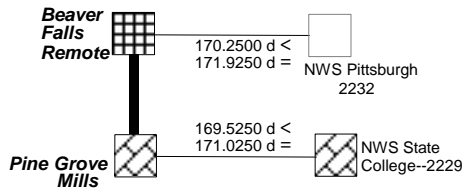

PENNSYLVANIA BACKBONE NETWORK

PA IFLOWS RADIO NETWORKS

- Radio
- Microwave
- Rain/stream sensors
- ▲ Sensor repeater
- ▣ transmitter keyed by carrier detect of incoming signal
- transmitter keyed locally by computer (contact closure)
- ▤ receiver
- ▥ Transmitter keyed remotely via microwave (E&M)

Black – equipment installed and operational
Site ID numbers follow site name.

Last revised on 09/10/02

PENNSYLVANIA IFLOWS DATA COLLECTION NETWORK