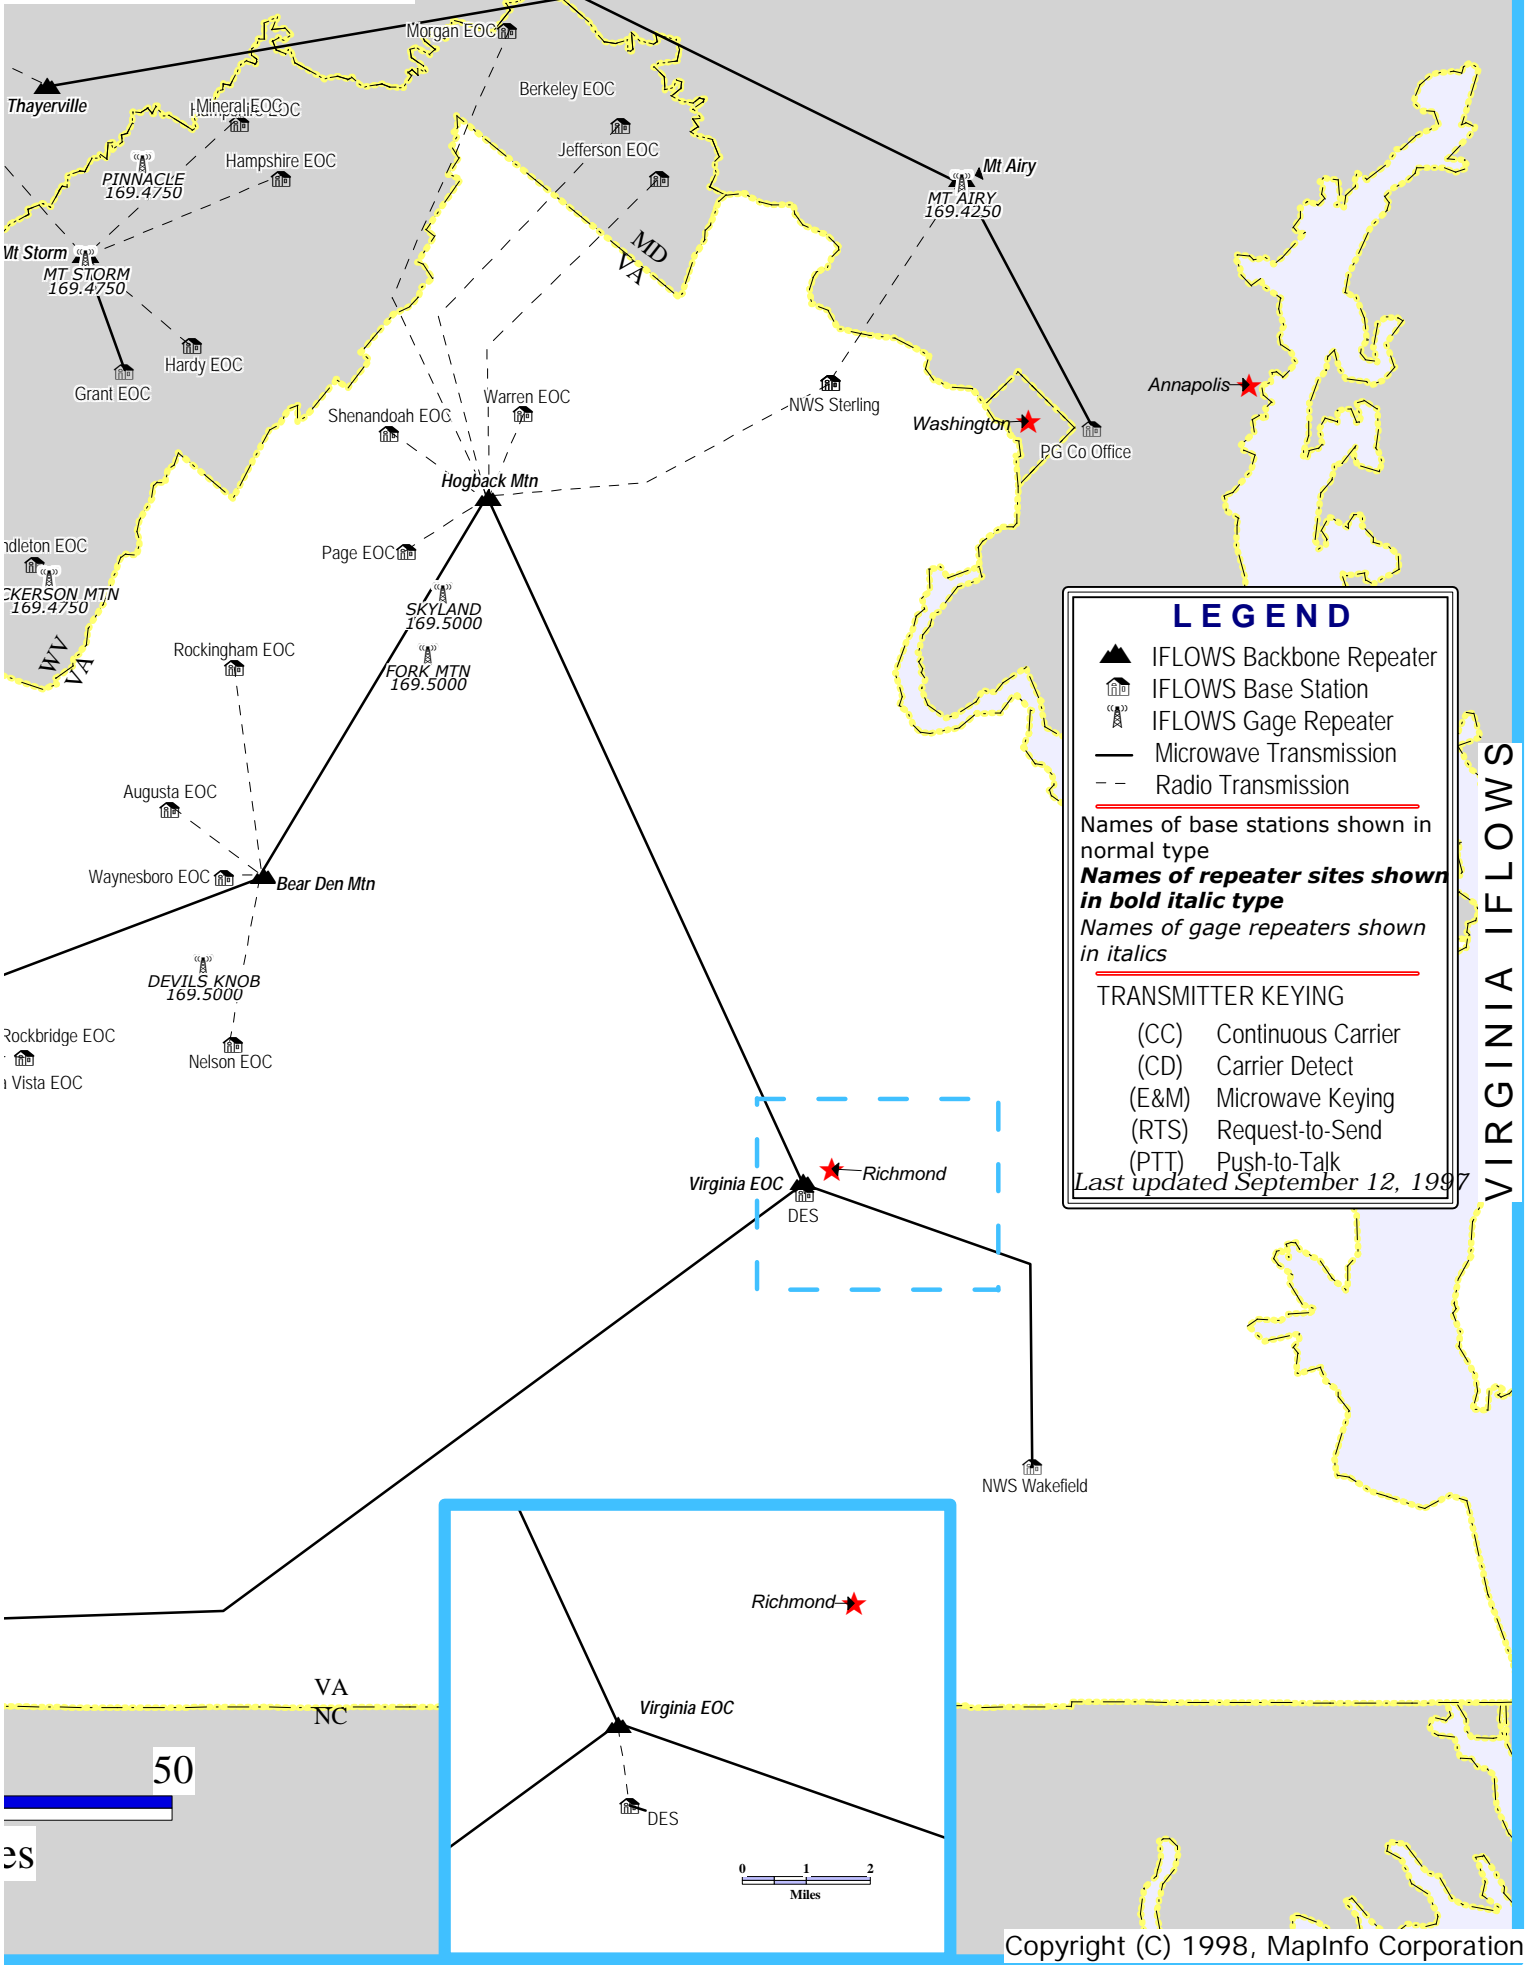

### LEGEND

- IFLows Backbone Repeater
- IFLows Base Station
- IFLows Gage Repeater
- Microwave Transmission
- Radio Transmission

Names of base stations shown in normal type  
**Names of repeater sites shown in bold italic type**  
*Names of gage repeaters shown in italics*

#### TRANSMITTER KEYING

- (CC) Continuous Carrier
- (CD) Carrier Detect
- (E&M) Microwave Keying
- (RTS) Request-to-Send
- (PTT) Push-to-Talk

*Last updated September 12, 1997*

VIRGINIA IFLOWS