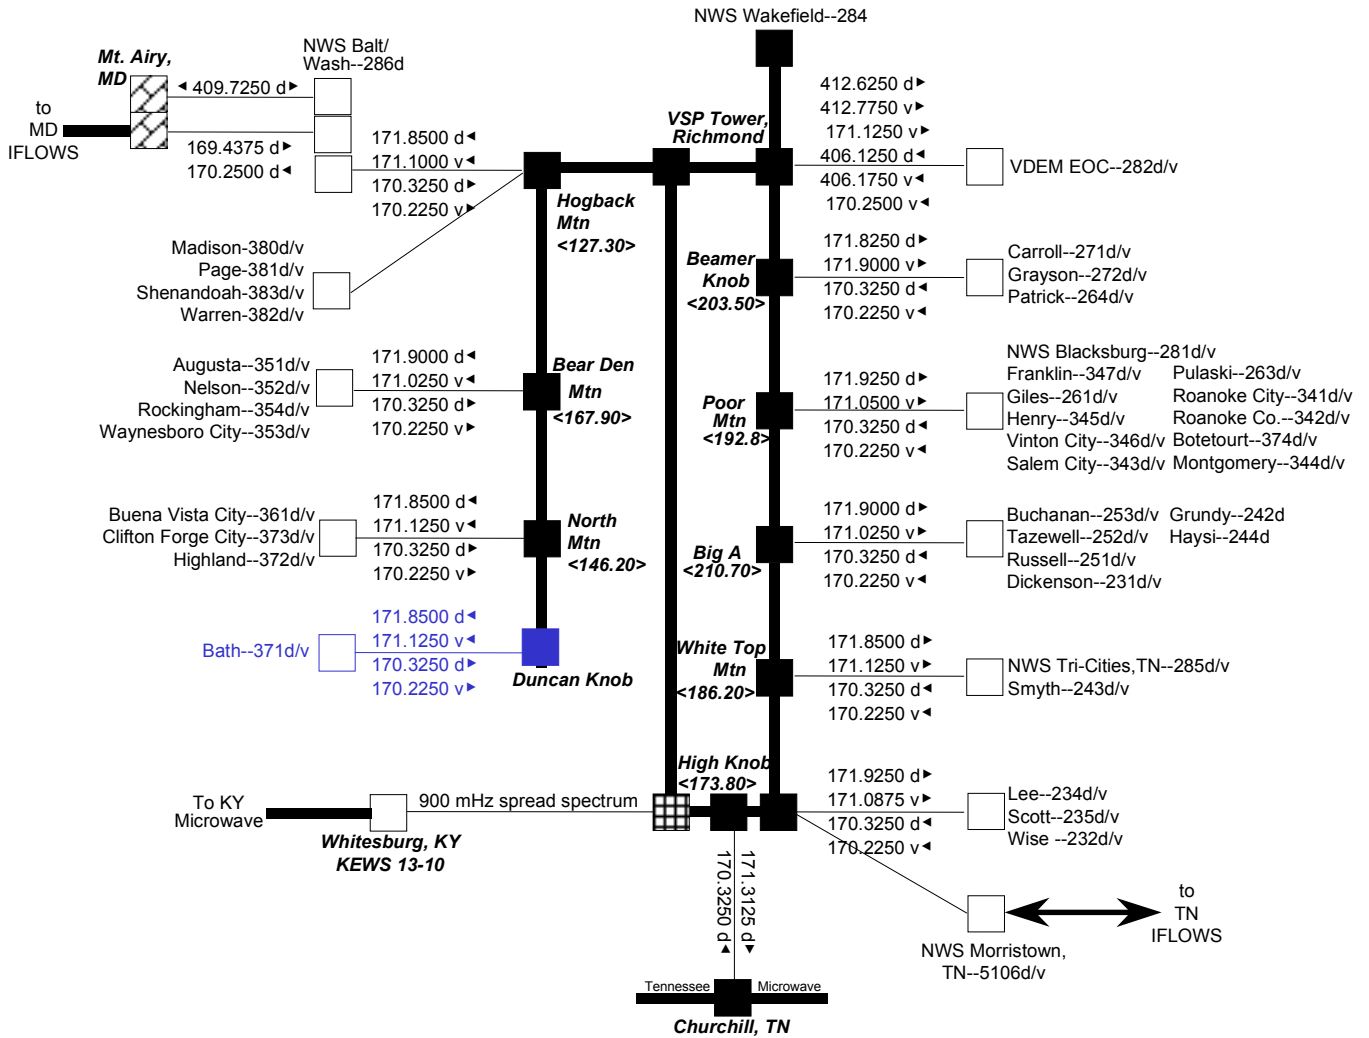

# VIRGINIA BACKBONE NETWORK

**VIRGINIA DATA COLLECTION NETWORK**

### VIRGINIA IFLOWS RADIO NETWORKS

- Radio
- Microwave
- Rain/stream sensors
- Sensor repeater
- data transmitter keyed continuously; voice transmitter keyed by carrier detect
- transmitter keyed locally by computer or push-to-talk
- receiver

Black -- equipment installed and operational  
 Green -- equipment installed, requires setup and adjustment  
 Blue -- equipment to be installed

Site ID numbers follow site name.  
 <Subaudible tone encoded squelch frequencies in Hz for voice receivers at mountaintop repeater site>