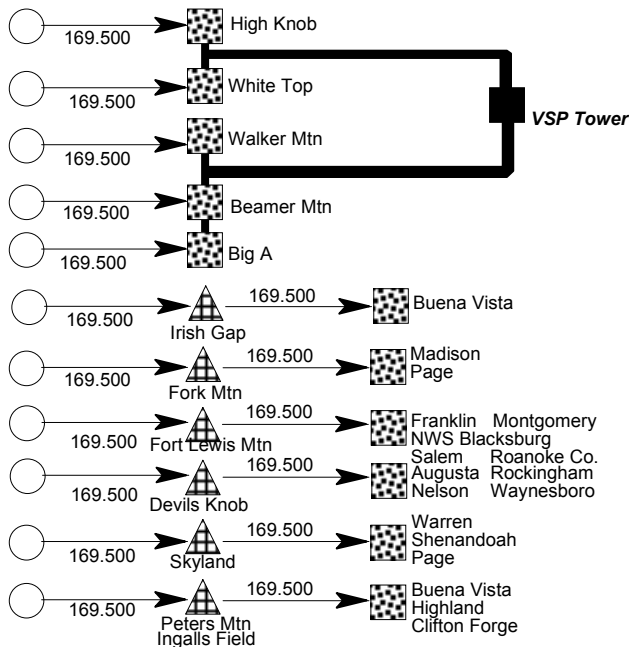

# VIRGINIA BACKBONE NETWORK

**VIRGINIA DATA COLLECTION NETWORK**

### VIRGINIA IFLOWS RADIO NETWORKS

- Radio
- Microwave
- Rain/stream sensors
- Sensor repeater
- data transmitter keyed continuously; voice transmitter keyed by carrier detect
- transmitter keyed locally by computer or push-to-talk
- receiver