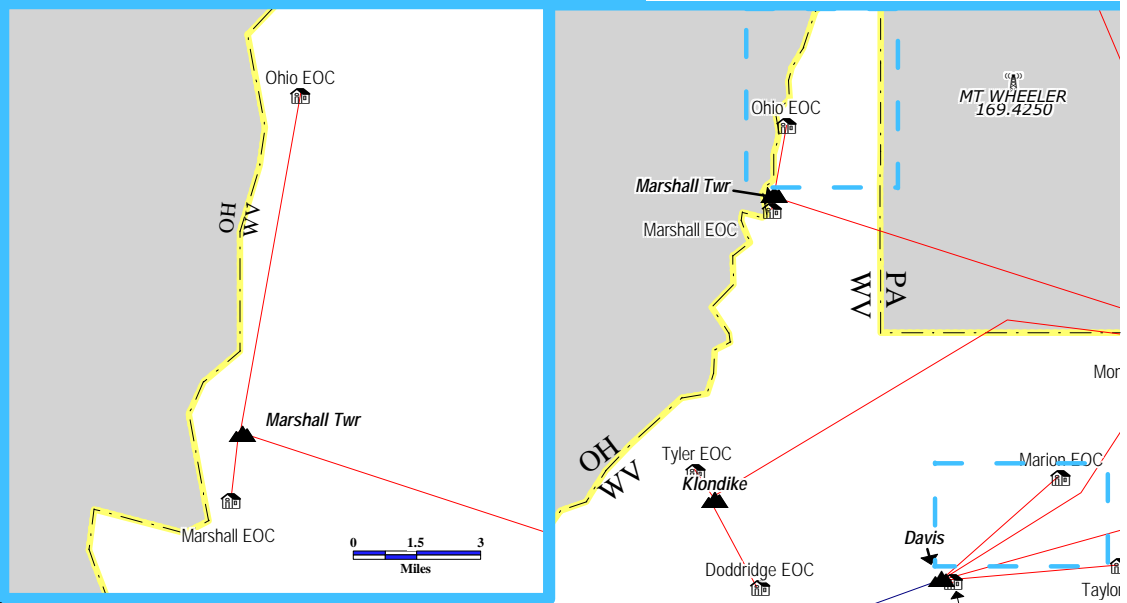

LEGEND

- IFLWS Backbone Repeater
- IFLWS Base Station
- IFLWS Gage Repeater
- Microwave Transmission
- Radio Transmission

Names of base stations shown in normal type
Names of repeater sites shown in bold italic type
Names of gage repeaters shown in italics

TRANSMITTER KEYING

- (CC) Continuous Carrier
- (CD) Carrier Detect
- (E&M) Microwave Keying
- (RTS) Request-to-Send
- (PTT) Push-to-Talk

Last updated September 12, 1997

INIA IFLOWS