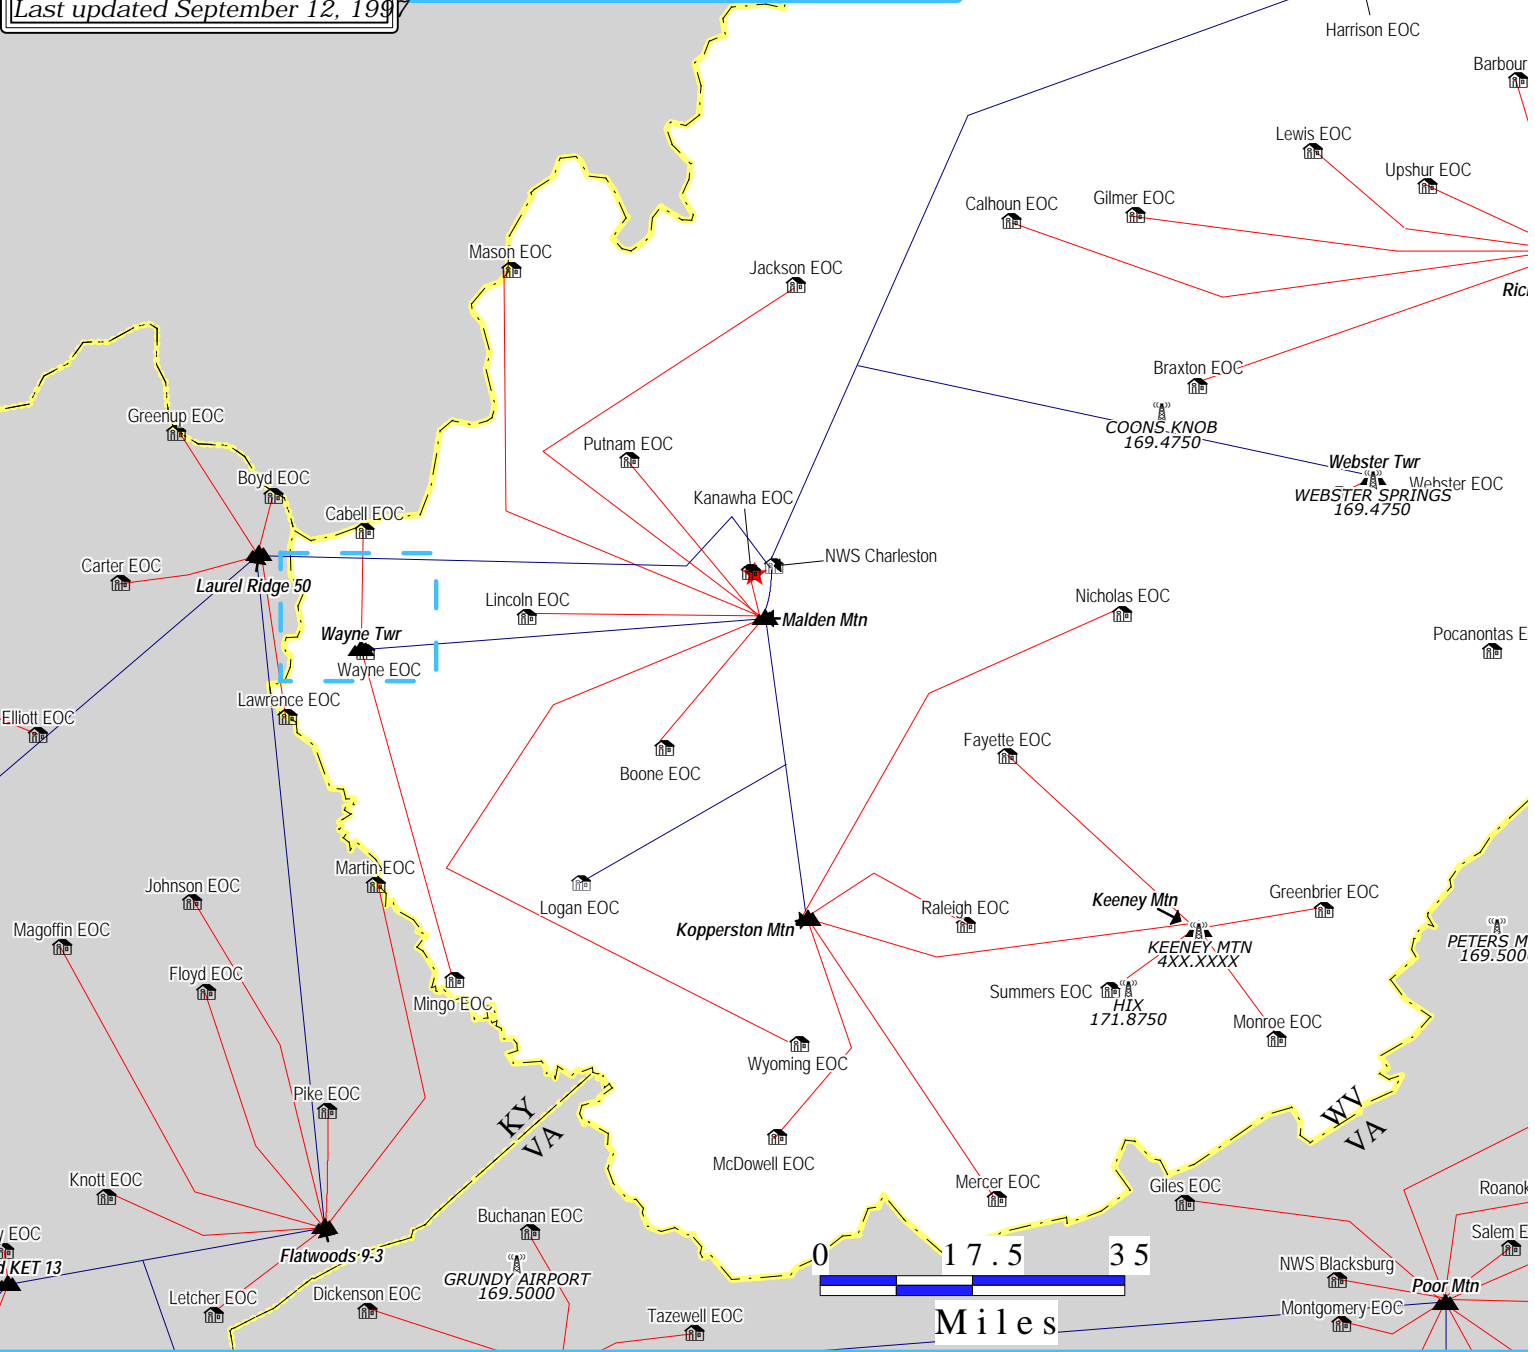

LEGEND

- IFLWS Backbone Repeater
- IFLWS Base Station
- IFLWS Gage Repeater
- Microwave Transmission
- Radio Transmission

Names of base stations shown in normal type
Names of repeater sites shown in bold italic type
Names of gage repeaters shown in italics

TRANSMITTER KEYING

- (CC) Continuous Carrier
- (CD) Carrier Detect
- (E&M) Microwave Keying
- (RTS) Request-to-Send
- (PTT) Push-to-Talk

Last updated September 12, 1997

INIA IFLOWS